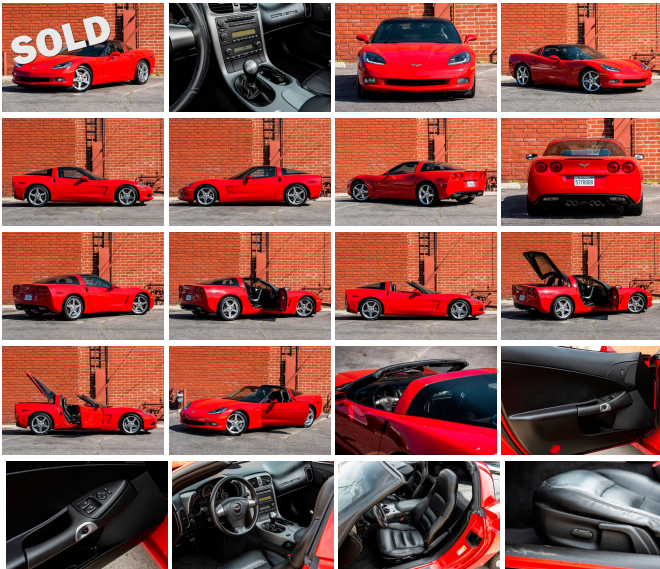

TRADE-INS ARE WELCOME***NATIONWIDE SHIPPING AT WHOLESALE RATES***FINANCING AVAILABLE OAC***OUR PRICES ARE NO-HAGGLE***

2006 Chevrolet Corvette Base

Stellar Auto INC. - (818) 809-8676 - View this car on our website at stellarautoinc.com/7296483/ebrochure