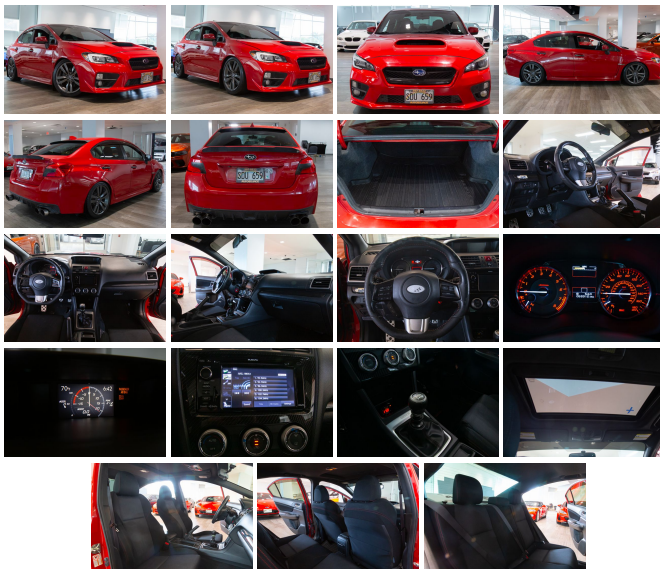

2015 Subaru WRX Premium

View this car on our website at autosourcehawaii.com/7296467/ebrochure

Our Price **\$19,995**

Retail Value **\$21,995**

Specifications:

Year:	2015
VIN:	JF1VA1F67F9800616
Make:	Subaru
Stock:	A000019
Model/Trim:	WRX Premium
Condition:	Pre-Owned
Body:	Sedan
Exterior:	Lightning Red
Engine:	2.0L Turbo H4 268hp 258ft. lbs.
Interior:	Carbon Black Cloth
Transmission:	6-Speed Manual
Mileage:	59,293
Drivetrain:	All Wheel Drive
Economy:	City 21 / Highway 28

Discover Exhilaration – 2015 Subaru WRX Premium

Embrace the road with the pulse-quickening 2015 Subaru WRX Premium, a symphony of engineering excellence and dynamic performance. With a mere 59,293 miles on the odometer, this fiery red beacon of sportiness is poised to deliver an adrenaline-fueled driving experience that's second to none.

Performance That Thrills

At the heart of this automotive masterpiece lies a robust 2.0L Turbo H4 engine, boasting an impressive 268 horsepower and 258 ft-lbs of torque. Paired with a precise 6-Speed Manual transmission, the WRX Premium offers an intimate and engaging drive, letting you command every shift and savor every moment of acceleration. This is a car that celebrates the pure joy of driving, with a powertrain designed to respond to your every command and deliver exhilarating performance on demand.

Aesthetics That Captivate

The WRX Premium doesn't just perform like a dream; it looks the part too. Its striking exterior, cloaked in a vibrant red, is perfectly complemented by a body-color mirror finish and a bold hood scoop that hints at the power lurking beneath. The lip rear spoiler and quad-tip exhaust assert its sporty intentions, while the ground effects and lower spoilers ensure it looks as fast standing still as it does on the move. This is a car that turns heads and stirs souls, promising an unforgettable presence on any road.