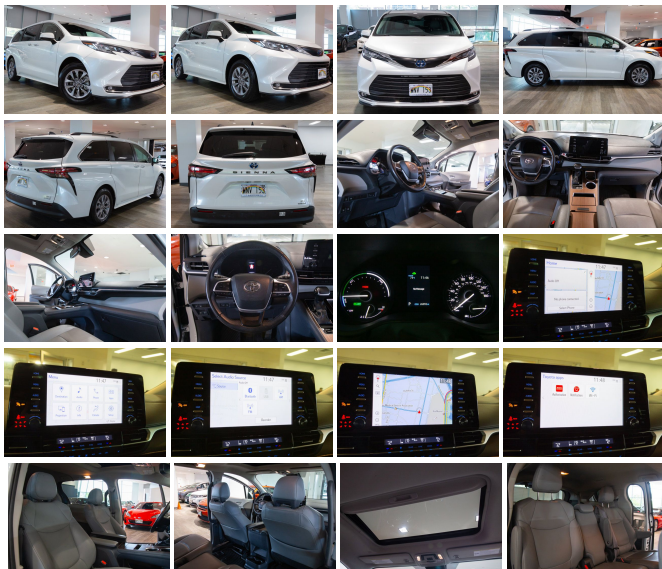

2022 Toyota Sienna XLE

View this car on our website at autosourcehawaii.com/7296464/ebrochure

Our Price **\$49,995**

Retail Value **\$51,995**

Specifications:

Year:	2022
VIN:	5TDJRKEC4NS088581
Make:	Toyota
Stock:	A000018
Model/Trim:	Sienna XLE
Condition:	Pre-Owned
Body:	Minivan/Van
Exterior:	Wind Chill Pearl
Engine:	2.5L Hybrid I4 245hp
Interior:	Graphite Leatherette
Transmission:	CVT w/Sequential Shift Mode
Mileage:	26,091
Drivetrain:	Front Wheel Drive
Economy:	City 36 / Highway 36

****Experience the Pinnacle of Family Travel with the 2022 Toyota Sienna XLE****

Step into the future of family mobility with the award-winning 2022 Toyota Sienna XLE, a masterpiece that blends cutting-edge technology, luxurious comfort, and eco-conscious performance. With a mere 26,000 miles on the odometer, this Sienna is just warming up to take you and your loved ones on countless memorable journeys.

****Power and Efficiency in Harmony****

Under the hood lies a state-of-the-art 2.5L Hybrid I4 engine, delivering a robust 245 horsepower while maintaining exceptional fuel efficiency. Coupled with a smooth-operating CVT with Sequential Shift Mode, you'll enjoy a driving experience that's both dynamic and economical. Whether you're cruising through city streets or embarking on a cross-country adventure, the Sienna XLE offers the perfect balance of power and sustainability.

****Tech-Savvy for the Modern Family****

Stay connected and entertained with the Sienna XLE's advanced

infotainment system, boasting a vibrant 9-inch screen, 8 total speakers, and speed-sensitive volume control. Enjoy seamless smartphone integration with Android Auto, and stay in touch on the go with voice-operated Bluetooth and electronic messaging assistance. With Wi-Fi hotspot capabilities, your passengers can stream, browse, and share to their heart's content, turning every drive into a mobile tech hub.