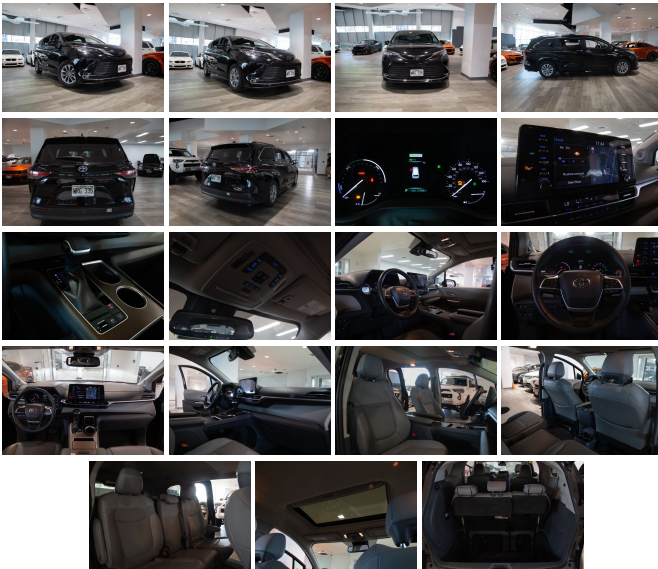

2022 Toyota Sienna XLE

View this car on our website at autosourcehawaii.com/7296463/ebrochure

Our Price **\$49,995**

Retail Value **\$51,995**

Specifications:

Year:	2022
VIN:	5TDJRKEC1NS116269
Make:	Toyota
Stock:	A000016
Model/Trim:	Sienna XLE
Condition:	Pre-Owned
Body:	Minivan/Van
Exterior:	Midnight Black Metallic
Engine:	2.5L Hybrid I4 245hp
Interior:	Graphite Leatherette
Transmission:	CVT w/Sequential Shift Mode
Mileage:	21,059
Drivetrain:	Front Wheel Drive
Economy:	City 36 / Highway 36

Step into the future of family travel with the 2022 Toyota Sienna XLE, a masterpiece of automotive innovation that redefines the minivan experience. With only 21,059 miles on the odometer, this Sienna is just getting started, ready to embark on countless adventures with you and your loved ones.

The sleek black exterior of this Sienna XLE is a statement of sophistication that will turn heads in every neighborhood. Complemented by body-color front bumpers and door handles with tasteful chrome accents, this vehicle exudes a level of class that is unmatched in its category. The allure of its exterior is a mere hint of the luxury that awaits within.

Open the door to a world where comfort meets cutting-edge technology. The interior is adorned with luxurious leatherette, offering a premium feel that is both durable and easy to maintain. This is a cabin crafted for convenience, where every drive is a pleasure, whether you're navigating through the morning rush hour or setting off on a cross-country journey.