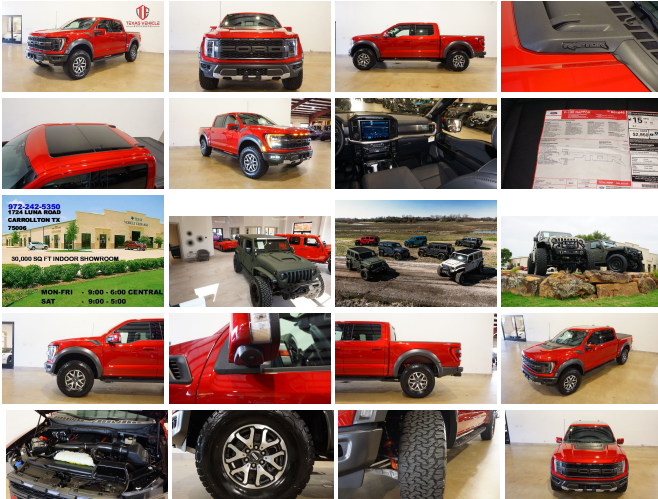

# 2023 Ford F-150 Raptor 4X4 ROOF,NAV,360 CAM,HTD/COOL LTH,247 MILES

View this car on our website at [tveauto.com/7296391/ebrochure](https://tveauto.com/7296391/ebrochure)

Our Price **\$84,900**

## Specifications:

<b>Year:</b>	2023
<b>VIN:</b>	1FTFW1RG3PFB51646
<b>Make:</b>	Ford
<b>Stock:</b>	B51646
<b>Model/Trim:</b>	F-150 Raptor 4X4 ROOF,NAV,360 CAM,HTD/COOL LTH,247 MILES
<b>Condition:</b>	Pre-Owned
<b>Body:</b>	Pickup Truck
<b>Exterior:</b>	[D4] Rapid Red Metallic Tinted Clearcoat
<b>Engine:</b>	EcoBoost 3.5L Twin Turbo V6 450hp 510ft. lbs.
<b>Interior:</b>	Black Leather
<b>Transmission:</b>	10-Speed Shiftable Automatic
<b>Mileage:</b>	247
<b>Drivetrain:</b>	4 Wheel Drive
<b>Economy:</b>	City 14 / Highway 18

NATION WIDE FINANCING

SUBMIT CREDIT APP [WWW.TVEAUTO.COM](https://www.tveauto.com)

OR CALL 972-242-5350

2023 FORD F150 SUPER CREW SVT  
RAPTOR 4X4, 3.5L V6 ECOBOOST ENGINE,  
ELECTRIC 10 SPEED AUTOMATIC  
TRANSMISSION, ONLY 247 MILES, RAPID  
RED METALLIC TINTED CLEAR COAT  
W/BLACK LEATHER INTERIOR, CARFAX  
REPORTS 1 OWNER NO ACCIDENTS, NON-  
SMOKER, REMOTE START, RIGID  
INDUSTRIES LED FOGLIGHTS, FRONT &  
REAR PARK DISTANCE SENSORS, TWIN  
PANEL MOONROOF, TOUCH SCREEN

Vehicle History Report : as Of 04/27/2024

Snapshot

2023 FORD F-150 RAPTOR

No accidents or damage reported to CARFAX

Well maintained vehicle

CARFAX 1-Owner vehicle

Last owned in Montana

6 Detailed records available