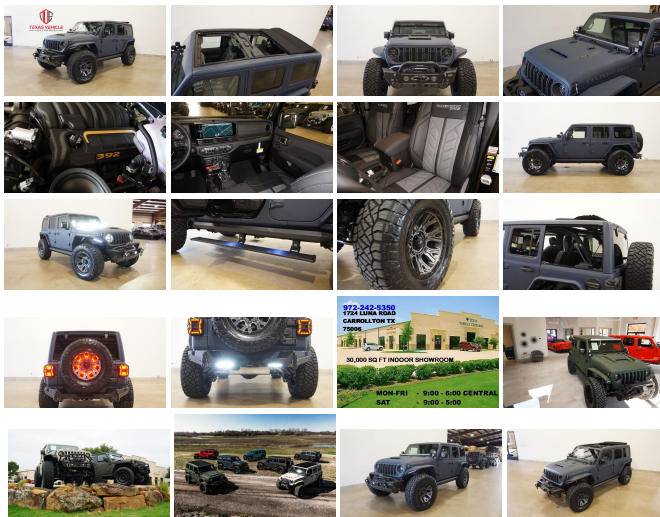

2024 Jeep Wrangler Rubicon 392 4X4 SKY TOP, DUPONT KEVLAR, BUMPERS

View this car on our website at tveauto.com/7296390/ebrochure

Our Price **\$149,900**

Specifications:

Year:	2024
VIN:	1C4RJXSJXRW201692
Make:	Jeep
Stock:	201692
Model/Trim:	Wrangler Rubicon 392 4X4 SKY TOP, DUPONT KEVLAR, BUMPERS
Condition:	Pre-Owned
Body:	SUV
Exterior:	Blue
Engine:	HEMI 6.4L V8 470hp 470ft. lbs.
Interior:	Black Leather
Transmission:	8-Speed Shifttable Automatic
Mileage:	51
Drivetrain:	4 Wheel Drive
Economy:	City 13 / Highway 16

NATION WIDE FINANCING

SUBMIT CREDIT APP [WWW.TVEAUTO.COM](https://www.tveauto.com)

OR CALL 972-242-5350

"FERRARI NART BLUE EDITION"

CUSTOM BUILT **KEVLAR** 2024 JEEP
WRANGLER JL UNLIMITED RUBICON 4X4
WITH 27X PACKAGE

Vehicle History Report : as Of 04/27/2024

CARFAX

Snapshot

2024 JEEP WRANGLER RUBICON 392

No accidents or damage reported to CARFAX

Well maintained vehicle

CARFAX 1-Owner vehicle

Last owned in Montana

Our Location :

2024 Jeep Wrangler Rubicon 392 4X4 SKY TOP,DUPONT KEVLAR,BUMPERS
Texas Vehicle Exchange - 972-242-5350 - View this car on our website at veauto.com/7296390/ebrochure

Installed Options

Interior