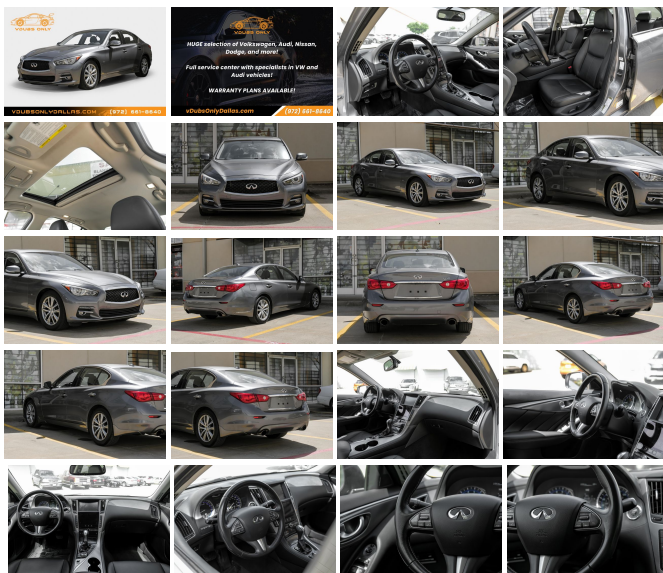

2015 INFINITI Q50 Premium

View this car on our website at vdubsonlydallas.com/7296385/ebrochure

Price **\$16,990**

Specifications:

Year:	2015
VIN:	JN1BV7AP7FM351961
Make:	INFINITI
Stock:	351961
Model/Trim:	Q50 Premium
Condition:	Pre-Owned
Body:	Sedan
Exterior:	[KAD] Graphite Shadow
Engine:	3.7L V6 328hp 269ft. lbs.
Interior:	Graphite Leather
Transmission:	7-Speed Shiftable Automatic
Mileage:	57,991
Drivetrain:	Rear Wheel Drive
Economy:	City 20 / Highway 29

Our Location :

2015 INFINITI Q50 Premium

vDubs Only - 972-661-8640 - View this car on our website at vdubsonlydallas.com/7296385/ebrochure

Installed Options

Interior

- Air filtration- Front air conditioning: automatic climate control
- Front air conditioning zones: dual- Rear vents: second row- Door sill trim: aluminum
- Floor mat material: carpet- Floor mats: front- Interior accents: aluminum
- Steering wheel trim: leather- Cargo area light- Cruise control
- Multi-function remote: proximity entry system- Power outlet(s): two 12V front
- Power steering: variable/speed-proportional- Push-button start
- Rearview mirror: auto-dimming- Steering wheel: tilt and telescopic
- Touch-sensitive controls- Universal remote transmitter: Homelink - garage door opener
- Clock- Compass- Digital odometer- External temperature display- Multi-function display
- Trip odometer- Driver seat: heated- Driver seat power adjustments: 8
- Front seat type: bucket- Passenger seat: heated- Passenger seat power adjustments: 8
- Rear seat type: bench- Upholstery: leatherette

Exterior

- Exhaust: dual tip- Front bumper color: body-color- Mirror color: body-color
- Daytime running lights- Exterior entry lights: approach lamps- Front fog lights
- Taillights: LED- Side mirrors: heated- Run flat tires- Tire Pressure Monitoring System
- Wheels: aluminum alloy- Front wipers: speed sensitive- Solar-tinted glass
- Window defogger: rear