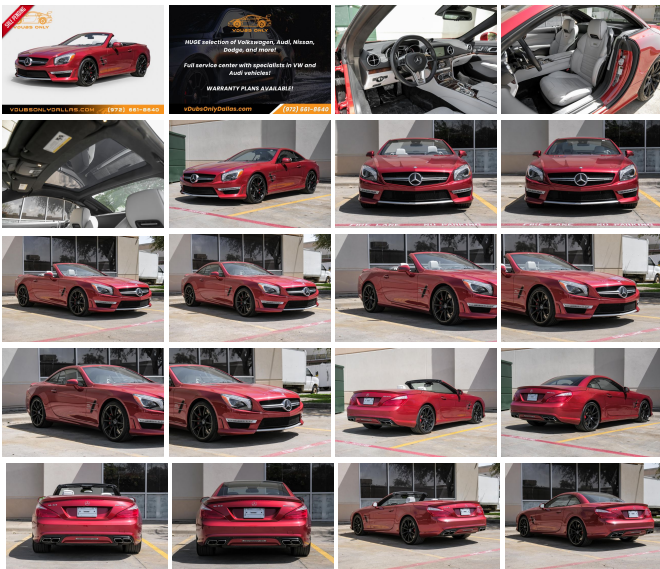

# 2016 Mercedes-Benz SL-Class AMG SL 63

View this car on our website at [vdubsonlydallas.com/7296382/ebrochure](http://vdubsonlydallas.com/7296382/ebrochure)

Price **\$64,990**

## Specifications:

<b>Year:</b>	2016
<b>VIN:</b>	WDDJK7EAXGF039894
<b>Make:</b>	Mercedes-Benz
<b>Stock:</b>	039894
<b>Model/Trim:</b>	SL-Class AMG SL 63
<b>Condition:</b>	Pre-Owned
<b>Body:</b>	Convertible
<b>Exterior:</b>	[590] Mars Red
<b>Engine:</b>	5.5L Twin Turbo V8 577hp 664ft. lbs.
<b>Interior:</b>	Gray
<b>Transmission:</b>	7-Speed Double Clutch
<b>Mileage:</b>	30,780
<b>Drivetrain:</b>	Rear Wheel Drive
<b>Economy:</b>	City 16 / Highway 25

As you approach this stunning vehicle, the first thing that captures your attention is the vibrant red exterior, a color that exudes confidence and passion. The sleek lines and aerodynamic curves of the SL-Class are not just a testament to Mercedes-Benz's attention to detail, but also a promise of the exhilarating drive that awaits you.

Slide into the driver's seat, and you'll find yourself enveloped in a sumptuous gray interior, where the exact material remains a mystery, adding an intriguing allure to the cabin. The sophisticated ambiance within is a perfect complement to the car's fiery exterior, creating a harmonious balance that Mercedes-Benz is renowned for.