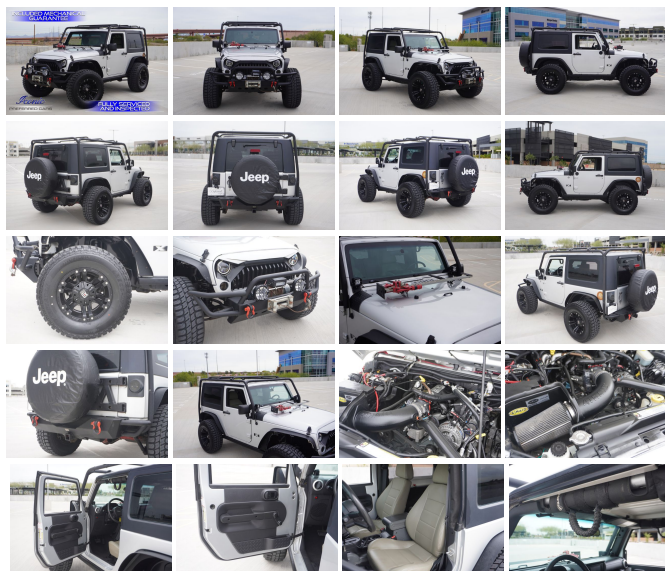

Our Price **\$17,919**

Specifications:

Year:	2008
VIN:	1J4FA241X8L588791
Make:	Jeep
Stock:	588791
Model/Trim:	Wrangler X
Condition:	Pre-Owned
Body:	SUV
Exterior:	[6F7] Bright Silver Metallic Clear Coat
Engine:	3.8L V6 202hp 237ft. lbs.
Interior:	Tan Vinyl
Transmission:	4-Speed Automatic
Mileage:	78,840
Drivetrain:	4 Wheel Drive
Economy:	City 15 / Highway 19