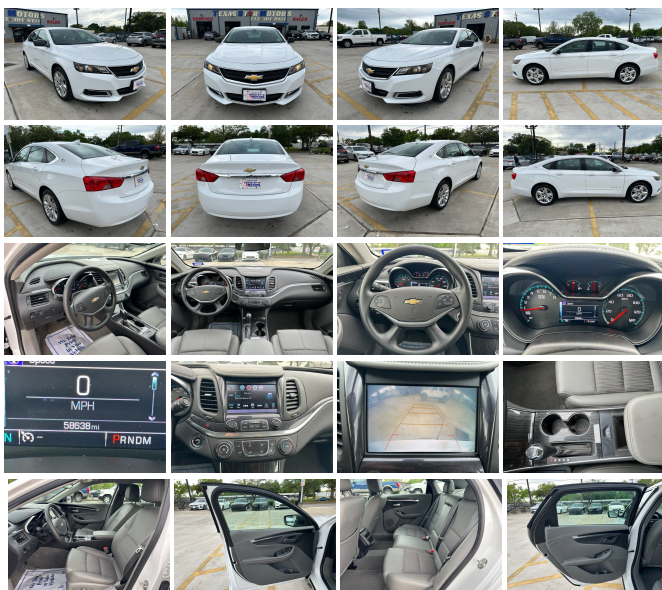

2019 Chevrolet Impala LS

View this car on our website at tsmotorcars.com/7296336/ebrochure

Wholesale Price **$20,000**

Retail Price **$22,000**

Specifications:

Year:	2019
VIN:	1G11X5SA8KU120409
Make:	Chevrolet
Stock:	15958
Model/Trim:	Impala LS
Condition:	Pre-Owned
Body:	Sedan
Exterior:	WHITE
Engine:	Ecotec 2.5L I4 197hp 191ft. lbs.
Interior:	Black Cloth
Transmission:	6-Speed Shiftable Automatic
Mileage:	58,638
Drivetrain:	Front Wheel Drive
Economy:	City 22 / Highway 29

Step into the world of refined driving with our stunning 2019 Chevrolet Impala LS Fleet, a vehicle that doesn't just meet expectations—it surpasses them. With a mere 58,638 miles on the odometer, this pristine white beauty is eager to take you on countless more adventures.

Under the hood lies the heart of this elegant beast: an Ecotec 2.5L I4 engine that produces a robust 197 horsepower and 191 ft-lbs of torque. This powerplant is mated to a silky-smooth 6-Speed Shiftable Automatic transmission that ensures you have the perfect balance of power and efficiency at your fingertips. Whether you're cruising down the highway or navigating city streets, the Impala delivers a driving experience that is both exhilarating and serene.

Let's talk about the accolades because the 2019 Chevrolet Impala doesn't just talk the talk—it walks the walk. This model is a proud recipient of J.D. Power and Associates's Vehicle Dependability Study (VDS) award, being recognized as the Highest Ranked in its class. This is a testament to the Impala's reliability and its ability to stand the test of time, providing you with peace of mind on every journey.