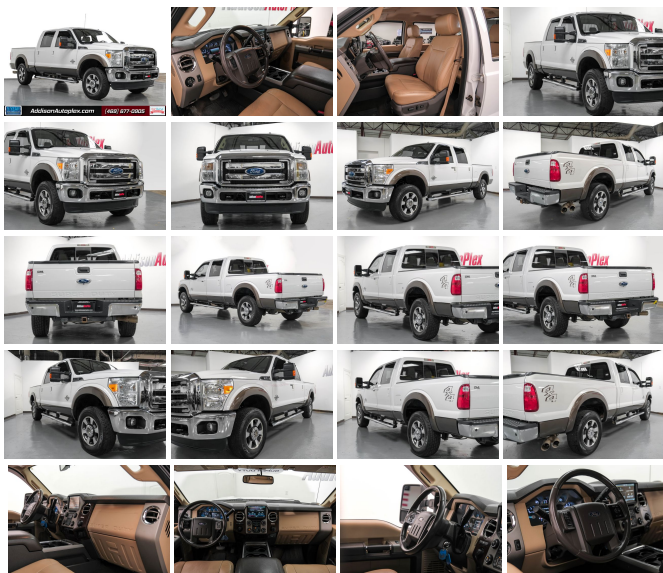

2016 Ford F-250 Super Duty Lariat

View this car on our website at addisonautoplex.com/7296263/ebrochure

Sales Price **\$41,495**

Specifications:

Year: 2016
VIN: 1FT7W2BTXGEB82612
Make: Ford
Stock: N6662
Model/Trim: F-250 Super Duty Lariat
Condition: Pre-Owned
Body: Pickup Truck
Exterior: [Z1] Oxford White
Engine: Power Stroke 6.7L Biodiesel Turbo V8
440hp 860ft. lbs.
Interior: Tan
Transmission: 6-Speed Shiftable Automatic
Mileage: 79,770
Drivetrain: 4 Wheel Drive

Vehicle History Report : as Of 04/27/2024

Snapshot

2016 FORD F-250 SUPER DUTY LARIAT

No accidents or damage reported to CARFAX

20 Service history records

2 Previous owners

Personal vehicle

Last owned in Arkansas

Our Location :

2016 Ford F-250 Super Duty Lariat

Addison Autoplex - (469) 677-0905 - View this car on our website at addisonautoplex.com/7296263/ebrochure

Installed Options

Interior

- Front air conditioning: automatic climate control- Front air conditioning zones: dual
- Armrests: rear center folding with storage- Dash trim: simulated wood
- Door trim: simulated wood- Floor mat material: carpet- Floor mats: front
- Steering wheel trim: leather- Adjustable pedals: power- Cruise control- Keypad entry
- Multi-function remote: keyless entry- Power outlet(s): 115V front- Power steering
- Rearview mirror: auto-dimming- Steering wheel: tilt and telescopic- Clock- Compass
- Digital odometer- External temperature display- Multi-function display
- Powertrain hour meter- Trip odometer- Driver seat power adjustments: 10
- Front seat type: captains chairs- Passenger seat power adjustments: 10
- Rear seat folding: split- Rear seat type: 60-40 split bench - Upholstery: leather