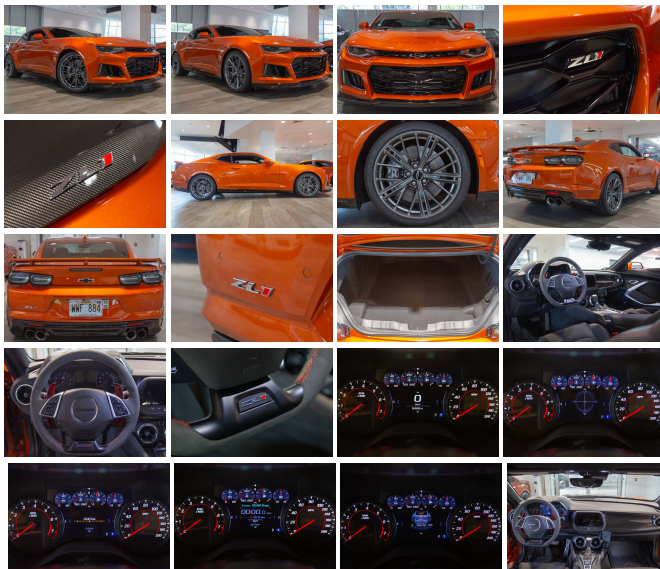

2022 Chevrolet Camaro ZL1

View this car on our website at autosourcehawaii.com/7296256/ebrochure

Our Price **\$79,995**

Retail Value **\$81,995**

Specifications:

Year:	2022
VIN:	1G1FK1R62N0125650
Make:	Chevrolet
Stock:	NH10792A
Model/Trim:	Camaro ZL1
Condition:	Pre-Owned
Body:	Coupe
Exterior:	Vivid Orange Metallic
Engine:	6.2L Supercharged V8 650hp 650ft. lbs.
Interior:	Jet Black with Red accents
Transmission:	10-Speed Shiftable Automatic
Mileage:	9,467
Drivetrain:	Rear Wheel Drive
Economy:	City 13 / Highway 21

Prepare to ignite your passion for driving with the exhilarating 2022 Chevrolet Camaro ZL1, a true masterpiece of American muscle that promises to deliver an unmatched driving experience. With a mere 9,467 miles on the odometer, this Camaro is just revving up and ready to unleash its full potential on the open road.

Draped in a vibrant orange exterior, this Camaro ZL1 is a head-turner that exudes confidence and demands attention. The sleek and aggressive lines of the bodywork are a testament to Chevrolet's commitment to performance and style, ensuring that you will stand out in any crowd.

At the heart of this beast lies a roaring 6.2L Supercharged V8 engine, delivering a colossal 650 horsepower and 650 ft-lbs of torque. This powerhouse is paired with a 10-Speed Shiftable Automatic transmission that provides smooth and rapid gear changes, allowing you to harness the full might of the engine with ease. The symphony of power and precision is music to any car enthusiast's ears.