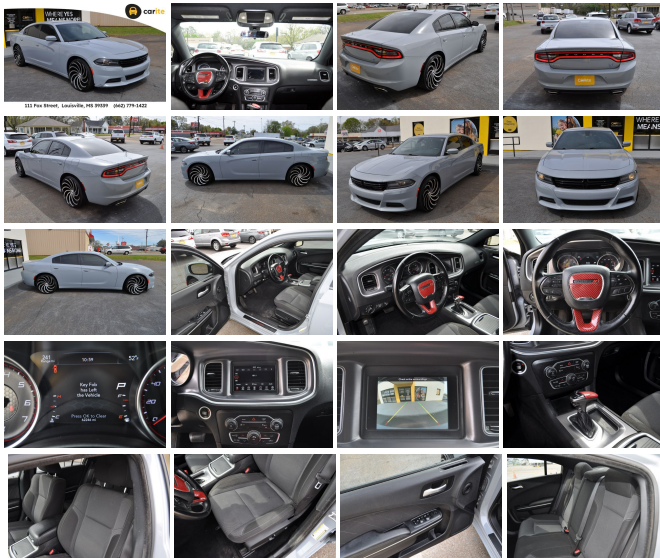

## Specifications:

<b>Year:</b>	2020
<b>VIN:</b>	2C3CDXBG4LH219990
<b>Make:</b>	Dodge
<b>Stock:</b>	P219990
<b>Model/Trim:</b>	Charger SXT
<b>Condition:</b>	Pre-Owned
<b>Body:</b>	Sedan
<b>Exterior:</b>	Smoke Show
<b>Engine:</b>	Pentastar 3.6L V6 292hp 260ft. lbs.
<b>Interior:</b>	Black, cloth Cloth
<b>Transmission:</b>	8-Speed Shiftable Automatic
<b>Mileage:</b>	62,241
<b>Drivetrain:</b>	Rear Wheel Drive
<b>Economy:</b>	City 19 / Highway 30

- Experience the power of the Pentastar 3.6L V6 engine with 292 hp and 260 ft. lbs. of torque.
- Enjoy seamless shifting with the 8-Speed Shiftable Automatic transmission.
- Stay connected and entertained with Uconnect, Android Auto, and a 7-inch infotainment screen.
- Drive with confidence with the availability of an extended warranty.
- Embrace award-winning style recognized by Kelley Blue Book's Brand Image Awards for Best Styling Brand.

Unleash the thrill of the road with the 2020 Dodge Charger SXT, a car that not only promises power and performance but delivers it in abundance. With its robust Pentastar 3.6L V6 engine churning out an impressive 292 horsepower and 260 ft. lbs. of torque, this Charger is ready to dominate the streets and leave a lasting impression.

The sleek body-color front bumper and mirror, coupled with the eye-catching LED daytime running lights, ensure that this Dodge Charger isn't just felt on the road—it's seen. The dual-tip exhaust system doesn't just add to the aesthetic; it emphasizes the powerful roar that enthusiasts crave.