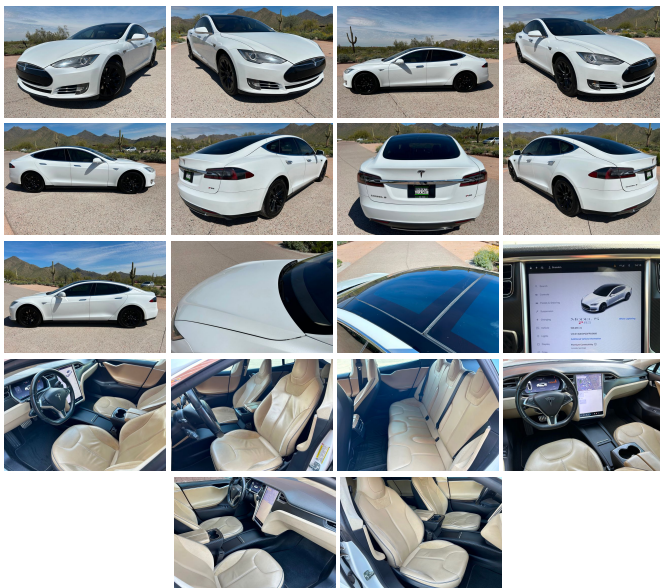

2013 Tesla Model S Performance

View this car on our website at theusedcarandtruckclub.com/7296004/ebrochure

Our Price **$14,500**

Specifications:

Year:	2013
VIN:	5YJSA1DP2DFP03495
Make:	Tesla
Stock:	P03495
Model/Trim:	Model S Performance
Condition:	Pre-Owned
Body:	Sedan
Exterior:	White
Engine:	Electric 416hp 443ft. lbs.
Interior:	Tan
Transmission:	1-Speed Direct-Drive Automatic
Mileage:	166,950
Drivetrain:	Rear Wheel Drive
Economy:	City 88 / Highway 90

IRC 25E Instant Tax Credit Eligible Vehicle! *Certain IRS Restrictions Apply

2013 Tesla Model S P85 - White on Tan - Free Unlimited Supercharging - Clean CarFax - MUST SEE!!!

We Ship Worldwide, Take Trade-in's and have many Extended Warranty options!

DESCRIPTION:

- 2013 Tesla Model S P85 Performance
- Free Unlimited Supercharging
- White Exterior
- Tan Interior
- Only 166K Miles
- Clean CarFax
- Premium Wheels
- Premium Connectivity
- AND SO MUCH MORE!!!!!!

Contact Us:

If you have any additional questions please call or text our Friendly Sales Staff here at Spotleson Motor Group at 480-703-0516. We can help with shipping quotes and arrangements. We also welcome all International buyers. The car is located in beautiful sunny Scottsdale, AZ.