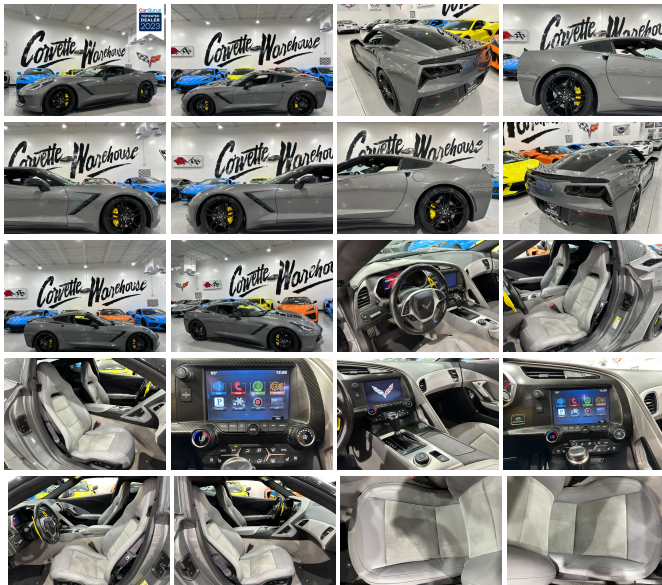

2015 Shark Gray / Gray Leather
Chevrolet Corvette Stingray Coupe
Loaded up with the ZF1 Package,
3LT Premium Option
Package, Automatic, Navigation
System, Sport Seats, ILS Suede
Microfiber Seats, UQT Performance
Data Video Recorder, EYK Chrome
Badge Package, Removable Visible
Carbon Fiber Top (\$1,995), FAY
(\$995) Carbon Fiber Interior
Trim, Carbon Flash Rear Spoiler,
Carbon Skirts, Carbon
Flash Mirrors, Carbon Flash Hood
Stinger Stripe NPP Dual Mode

Stinger Stripes, NPP Dual Mode Exhaust, J6E Yellow Calipers, and the Z51 Black Wheels with only 52k Miles.

Immaculate condition, fully loaded Shark Gray C7! Look at all the equipment on this Shark Gray C7, it is loaded with everything and a Perfect Carfax!

Sueded Microfiber Seat Inserts	
	\$395

ZF1 Appearance Package	
Includes 5-split spoke, silver painted aluminum, 19.0in front and 20.0in rear wheels, P245/35ZR19 front and P285/30ZR20 rear, performance summer-only tires, and body-color Z51 style spoiler.	\$1,995