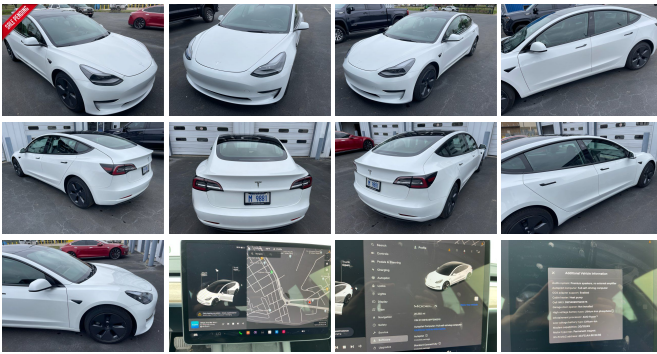

2023 Tesla Model 3 Base

View this car on our website at evolveauto.com/7295903/ebrochure

Our Price **\$27,900**

Specifications:

Year:	2023
VIN:	5YJ3E1EA9PF386015
Make:	Tesla
Stock:	10314
Model/Trim:	Model 3 Base
Condition:	Pre-Owned
Body:	Sedan
Exterior:	WHITE
Engine:	Electric 271hp 310ft. lbs.
Interior:	Black Leatherette
Transmission:	1-Speed Direct-Drive Automatic
Mileage:	20,582
Drivetrain:	Rear Wheel Drive
Economy:	City 138 / Highway 126

2023 Tesla Model 3

Base - EPA Est Range 272 Miles

Standard Autopilot

Premium Speakers

CCS Adapter Enabled - For use at Non Tesla Superchargers with Separate Adapter

Heat Pump - Better Performance in Cold Weather

AMD Ryzen Processor

Clean Title and History

Shipping and Financing Availbale

Extended Warranty Available

Call or Message Evolve Auto to Set Your Viewing/Test Driving Appointment

Our Location :

2023 Tesla Model 3 Base

Exterior

- Front bumper color: body-color- Mirror color: body-color- Rear spoiler: lip
- Rear trunk/liftgate: power operated- Daytime running lights: LED
- Exterior entry lights: approach lamps- Front fog lights: LED- Taillights: LED
- Side mirror adjustments: power- Side mirrors: auto-dimming
- Moonroof / Sunroof: panoramic- Tire Pressure Monitoring System
- Wheels: aluminum alloy- Front wipers: rain sensing- Tinted glass
- Window defogger: rear