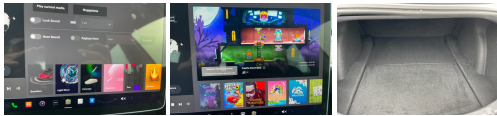

Specifications:

Year:	2023
VIN:	5YJ3E1EA9PF386015
Make:	Tesla
Stock:	10314
Model/Trim:	Model 3 Base
Condition:	Pre-Owned
Body:	Sedan
Exterior:	WHITE
Engine:	Electric 271hp 310ft. lbs.
Interior:	Black Leatherette
Transmission:	1-Speed Direct-Drive Automatic
Mileage:	20,582
Drivetrain:	Rear Wheel Drive
Economy:	City 138 / Highway 126