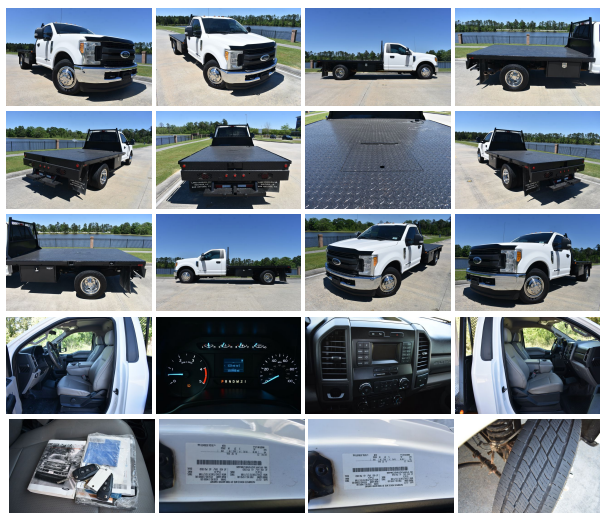

2017 Ford F-350 Super Duty XL

View this car on our website at trucksinlouisiana.com/7295845/ebrochure

Our Price **$28,250**

Retail Value **$38,513**

Specifications:

Year:	2017
VIN:	1FDRF3GT0HEC96428
Make:	Ford
Model/Trim:	F-350 Super Duty XL
Condition:	Pre-Owned
Exterior:	-
Engine:	Power Stroke 6.7L Biodiesel Turbo V8 330hp 750ft. lbs.
Interior:	Gray
Transmission:	6-Speed Shiftable Automatic
Mileage:	110,883

**A LOT OF TRUCK FOR THE
MONEY**

14000 GVWR

169" WHEELBASE

11 Ft. FLAT BED

D AND T

You are looking at a 2017 Ford F-350 Regular Cab XL . It is powered with a 6.7L Powerstroke V-8 and automatic transmission. It is equipped with power windows, power locks, power mirrors,