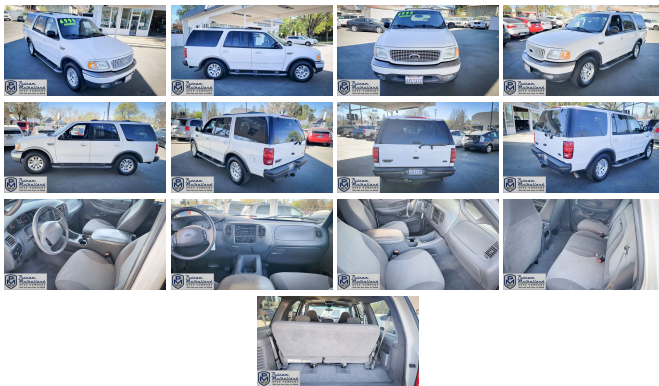

pmautoco.com
530-343-5565
1545 Park Ave
Chico, CA
95928

Putnam Mulholland Auto Company,
Inc.

2002 Ford Expedition XLT

View this car on our website at pmautoco.com/7295830/ebrochure

Our Price **\$6,995**

Specifications:

Year:	2002
VIN:	1FMRU15L42LA69162
Make:	Ford
Stock:	5008
Model/Trim:	Expedition XLT
Condition:	Pre-Owned
Body:	SUV
Exterior:	White
Engine:	5.4L V8 SOHC 16V FI Engine
Interior:	Gray Cloth
Transmission:	4-Speed Automatic
Mileage:	160,343
Drivetrain:	Rear Wheel Drive
Economy:	City 14 / Highway 17

Installed Options

Interior

- Front air conditioning- Adjustable pedals- power- Cruise control
- Multi-function remote- keyless entry- Power steering- Clock- Front seat type: split-bench
- Rear seat type: split-bench- Third seat- Upholstery: cloth

Exterior

- Front bumper color: chrome- Side mirror adjustments: power- Roof rack crossbars: black
- Wheels: steel- Power windows- Rear privacy glass- Rear wiper- Window defogger: rear

Putnam Mulholland Auto Company, Inc.