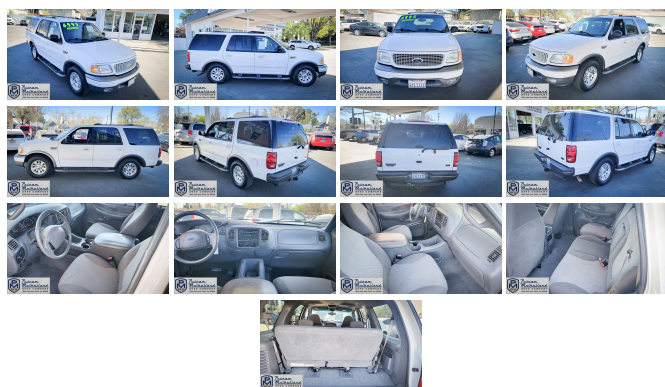

pmautoco.com
530-343-5565
1545 Park Ave
Chico, CA
95928

Putnam Mulholland Auto Company,
Inc.

2002 Ford Expedition XLT

View this car on our website at pmautoco.com/7295830/ebrochure

Our Price **\$6,995**

Specifications:

Year:	2002
VIN:	1FMRU15L42LA69162
Make:	Ford
Stock:	5008
Model/Trim:	Expedition XLT
Condition:	Pre-Owned
Body:	SUV
Exterior:	White
Engine:	5.4L V8 SOHC 16V FI Engine
Interior:	Gray Cloth
Transmission:	4-Speed Automatic
Mileage:	160,343
Drivetrain:	Rear Wheel Drive
Economy:	City 12 / Highway 17

Installed Options

Interior

- Front air conditioning- Adjustable pedals- power- Cruise control
- Multi-function remote- keyless entry- Power steering- Clock- Front seat type: split-bench
- Rear seat type: split-bench- Third seat- Upholstery: cloth

Exterior

- Front bumper color: chrome- Side mirror adjustments: power- Roof rack crossbars: black
- Wheels: steel- Power windows- Rear privacy glass- Rear wiper- Window defogger: rear

Putnam Mulholland Auto Company, Inc.