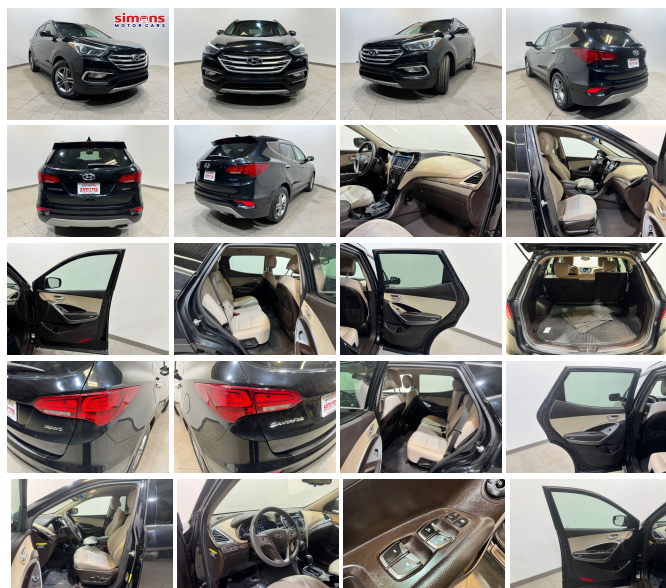

2018 Hyundai SANTA FE Sport 2.4L

View this car on our website at inventory.simonsmotorcars.com/7295707/ebrochure

Our Price **\$17,495**

Specifications:

Year:	2018
VIN:	5NMZU3LB8JH067389
Make:	Hyundai
Stock:	13051
Model/Trim:	SANTA FE Sport 2.4L
Condition:	Pre-Owned
Body:	SUV
Exterior:	BLACK
Engine:	Theta II 2.4L I4 185hp 178ft. lbs.
Interior:	GRAY Cloth
Transmission:	6-Speed Shiftable Automatic
Mileage:	53,454
Drivetrain:	Front Wheel Drive
Economy:	City 21 / Highway 27

Exterior

- Door handle color: chrome- Front bumper color: body-color- Mirror color: body-color
- Rear spoiler: roofline- Daytime running lights- Spare wheel type: steel
- Tire Pressure Monitoring System- Wheels: aluminum alloy
- Front wipers: variable intermittent- Power windows- Rear privacy glass
- Rear wiper: intermittent- Solar-tinted glass: front- Window defogger: rear