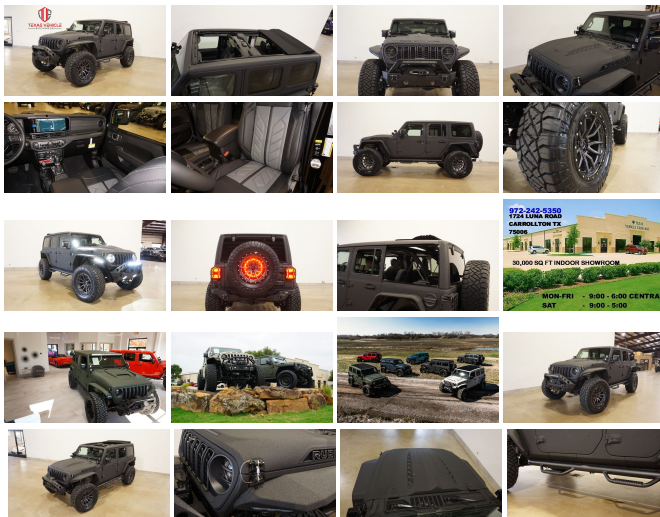

2024 Jeep Wrangler Unlimited Rubicon 4X4 SKY TOP,DUPONT KEVLAR,LIFT,LED'S

View this car on our website at tveauto.com/7295669/ebrochure

Our Price **\$106,900**

Specifications:

Year:	2024
VIN:	1C4PJXFG8RW169153
Make:	Jeep
Stock:	169153
Model/Trim:	Wrangler Unlimited Rubicon 4X4 SKY TOP,DUPONT KEVLAR,LIFT,LED'S
Condition:	Pre-Owned
Body:	SUV
Exterior:	Black
Engine:	3.6L V6 285hp 260ft. lbs.
Interior:	Black Leather
Transmission:	8-Speed Shiftable Automatic
Mileage:	47
Drivetrain:	4 Wheel Drive

NATION WIDE FINANCING

SUBMIT CREDIT APP WWW.TVEAUTO.COM

OR CALL 972-242-5350

"RAPTOR BLACK EDITION"

CUSTOM BUILT **KEVLAR** 2024 JEEP
WRANGLER JL UNLIMITED RUBICON 4X4
WITH 24R PACKAGE

UPGRADES INCLUDE:

* RAPTOR BLACK KEVI AR COATING WITH

\$3,995

Convenience Group

Includes heated front seats, heated steering wheel, and remote start system.

\$995

Quick Order Package 24R

Includes vehicle with standard equipment, 3.6L V6 engine, and 8-speed automatic transmission, adaptive cruise control w/ stop, and Selec-Speed Control.