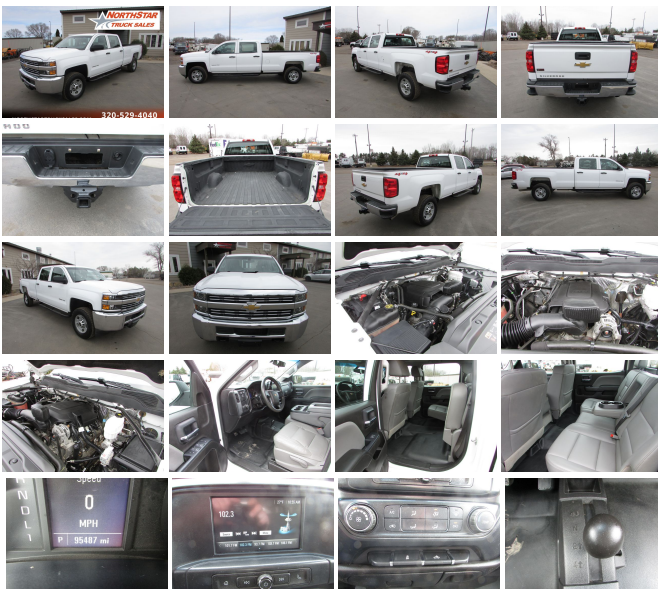

# 2018 Chevrolet Silverado 2500HD 4x4 Crew Long box

**Doug Northstartruck 3205294040**

View this car on our website at [northstartrucksales.com/7295632/ebrochure](http://northstartrucksales.com/7295632/ebrochure)

## Specifications:

<b>Year:</b>	2018
<b>VIN:</b>	1GC1KUEG8JF242433
<b>Make:</b>	Chevrolet
<b>Stock:</b>	2433
<b>Model/Trim:</b>	Silverado 2500HD 4x4 Crew Long box
<b>Condition:</b>	Pre-Owned
<b>Exterior:</b>	White
<b>Engine:</b>	Vortec 6.0L Flex Fuel V8 360hp 380ft. lbs.
<b>Interior:</b>	Gray Vinyl
<b>Transmission:</b>	6-Speed Shiftable Automatic
<b>Mileage:</b>	95,486
<b>Drivetrain:</b>	4 Wheel Drive
<b>Truck Type:</b>	Commercial Pickup

No Rust on a Very Nice 1 Owner 2018 Chevrolet 2500HD 4x4 Crew Cab Long Box Pickup 6.0L Gas, Automatic Transmission

30-day or 1,000 mile warranty. Please call for full warranty details.

Northstar Truck Sales offers the best selection of used service utility trucks, dump trucks, plow trucks, cab chassis, flat bed and pickups in the St Cloud area. Give us a call at (320) 529-4040 or stop by and visit us at 2939 Hwy 10 S, St Cloud, MN 56304. We offer Nationwide shipping.

Key Words: Pickup Truck, Ford, F250, F-250, F 250, F350, F-350, F 350, F450, F-450, F 450, F550, F-550, F 550, Chevrolet, Chevy, 2500, 2500HD, 3500, 3500HD, GMC, Dodge.

2018 Chevrolet Silverado 2500HD 4x4 Crew Long box