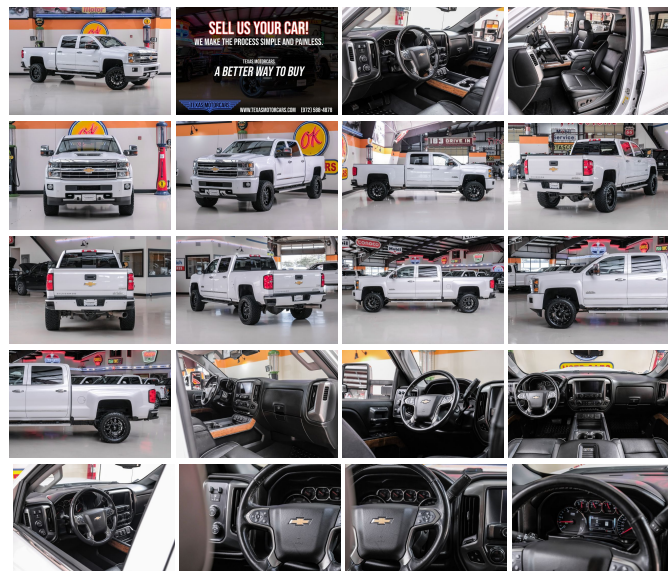

Specifications:

Year:	2019
VIN:	1GC1KUEY9KF281252
Make:	Chevrolet
Stock:	281252
Model/Trim:	Silverado 2500HD High Country
Condition:	Pre-Owned
Body:	Pickup Truck
Exterior:	[GAZ] Summit White
Engine:	Duramax 6.6L Biodiesel Turbo V8 445hp 910ft. lbs.
Interior:	Jet Black/Medium Ash Gray Piping and Stitching Leather
Transmission:	Allison 1000 6-Speed Shiftable Automatic
Mileage:	91,721
Drivetrain:	4 Wheel Drive