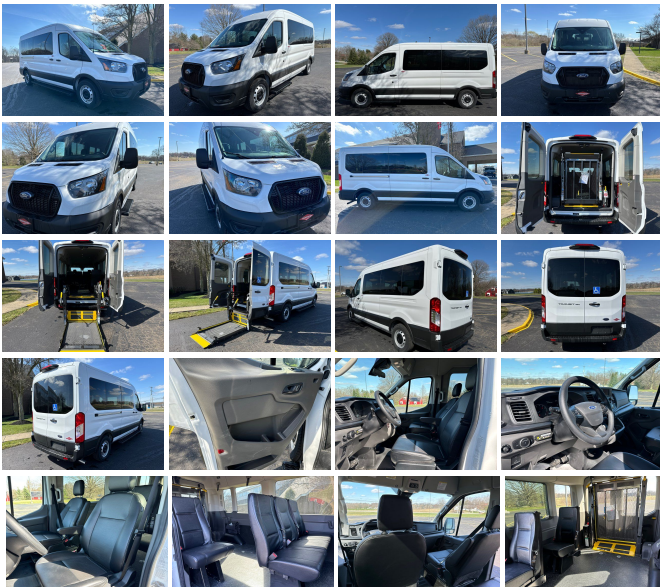

2023 Ford Transit 350 Wheelchair Accessible Van 6+2

Benjamin Ryan 3309350844

View this car on our website at buspro1.com/7295616/ebrochure

Call for info * **\$0**

Specifications:

Year: 2023
VIN: 1FDAX2C88PKB50848
Make: Ford
Stock: 23848ftv
Model/Trim: Transit 350 Wheelchair Accessible Van 6+2
Condition: New
Body: Minivan/Van
Exterior: Oxford White
Engine: 3.5L Flex Fuel V6 275hp 262ft. lbs.
Interior: Ebony Vinyl
Transmission: 10-Speed Shiftable Automatic
Mileage: 970
Drivetrain: Rear Wheel Drive
Economy: City 17 / Highway 21

2023 Ford Transit 350 Wheelchair Accessible Van

Chassis: Ford Transit 350

Capacity: Up to 6 seats and up to 2 wheelchair passengers (Driver Not Included).

Wheelchair Lift: Braun

Mileage: 900 (Delivery Miles)

GVWR: Under 10,000 lbs

ENGINE: 3.5L Flex Fuel V6

Transmission: Automatic

A/C: Front and Rear - Single Compressor

Heat: Rear

Seats: Mid-High Back Gray Vinyl (Other Options Available).

Other Options Available from Western Reserve Coach Sales: Seats, Paint, Graphics, and More (Call to Learn More)