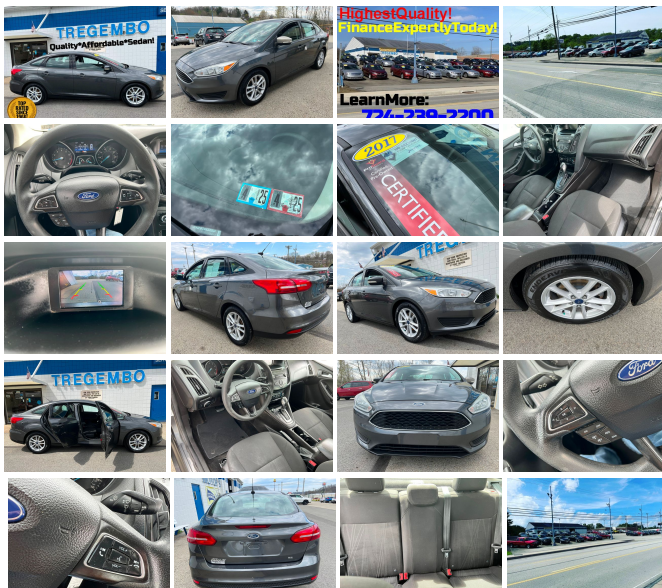

## 2017 Ford Focus SE

**Billie Sue or The Tregembo Sales Team 724-239-2200**

View this car on our website at [tregembomotors.com/7295596/ebrochure](http://tregembomotors.com/7295596/ebrochure)

Our Price **\$9,900**

**Specifications:**

**Year:** 2017  
**VIN:** 1FADP3F24HL270324  
**Make:** Ford  
**Stock:** 270324  
**Model/Trim:** Focus SE  
**Condition:** Pre-Owned  
**Body:** Sedan  
**Exterior:** [J7] Magnetic  
**Engine:** 2.0L Flex Fuel I4 160hp 146ft. lbs.  
**Interior:** Charcoal Black Cloth  
**Transmission:** 6-Speed Double Clutch  
**Mileage:** 99,100  
**Drivetrain:** Front Wheel Drive  
**Economy:** City 19 / Highway 26