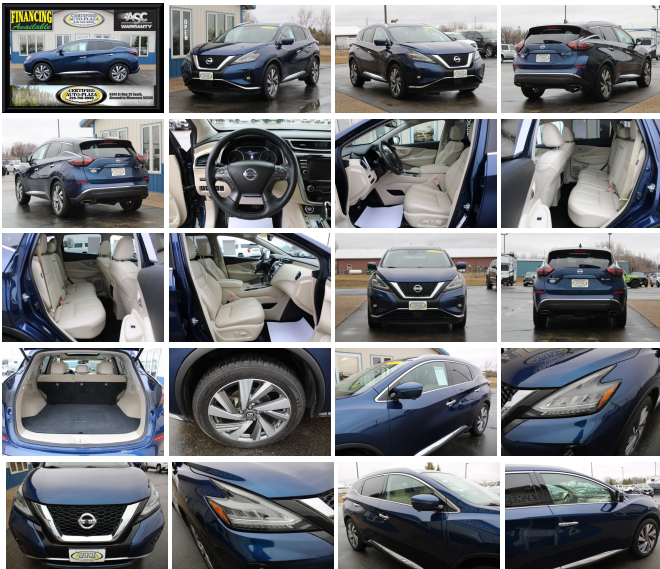

2019 Nissan Murano SL AWD

View this car on our website at certifiedautoplaaza.com/7295592/ebrochure

Our Price **\$18,995**

Retail Value **\$20,775**

Specifications:

Year:	2019
VIN:	5N1AZ2MS8KN136458
Make:	Nissan
Stock:	136458
Model/Trim:	Murano SL AWD
Condition:	Pre-Owned
Body:	SUV
Exterior:	[RAY] Deep Blue Pearl
Engine:	3.5L V6 260hp 240ft. lbs.
Interior:	Cashmere Leather
Transmission:	7-Speed Shifttable CVT
Mileage:	95,897
Drivetrain:	All Wheel Drive
Economy:	City 20 / Highway 28

CERTIFIED PREOWNED — ALL WHEEL DRIVE — SL TECHNOLOGY PACKAGE — 3.5L V6 ENGINE — 7-SPEED AUTOMATIC TRANSMISSION — DEEP BLUE PEARL EXTERIOR — CASHMERE LEATHER INTERIOR — POWER ADJUSTABLE FRONT SEATS — POWERED LIFTGATE — HEATED FRONT SEATS — HEATED REAR SEATS — HEATED STEERING WHEEL — HEATED SIDE MIRRORS — DUAL ZONE AUTOMATIC CLIMATE CONTROLS — NISSAN CONNECT INFOTAINMENT SYSTEM WITH 8" TOUCHSCREEN — BLUETOOTH — APPLE CARPLAY — ANDROID AUTO — AUX/USB INPORTS — AM/FM RADIO WITH SATELLITE CAPABILITY — BOSE PREMIUM SOUND SYSTEM — NAVIGATION — VOICE OPERATED PHONE/MESSAGING ASSISTANCE — STEERING WHEEL MOUNTED AUDIO CONTROLS — REMOTE KEYLESS ENTRY — PUSH BUTTON START — FACTORY REMOTE START — UNIVERSAL GARAGE DOOR OPENER — AUTOMATIC EMERGENCY BRAKING — SURROUND VIEW CAMERA SYSTEM — BLIND SPOT ALERT — PRE-COLLISION ALERT — REAR CROSS TRAFFIC ALERT — LANE KEEP ASSIST — TRAFFIC SIGN RECOGNITION — PANORAMIC MOONROOF — 20" ALLOY WHEELS — EXCELLENT CONDITION!

Step into the world of sophisticated elegance and robust performance with the 2019 Nissan Murano SL AWD, a masterpiece that effortlessly blends luxury and capability. With its striking blue exterior, this Murano captures the essence of style, making a statement on every road it graces. The allure of the deep blue hue is not just about its appearance; it's a promise of adventure, a beckoning to the open road where this SUV truly shines.