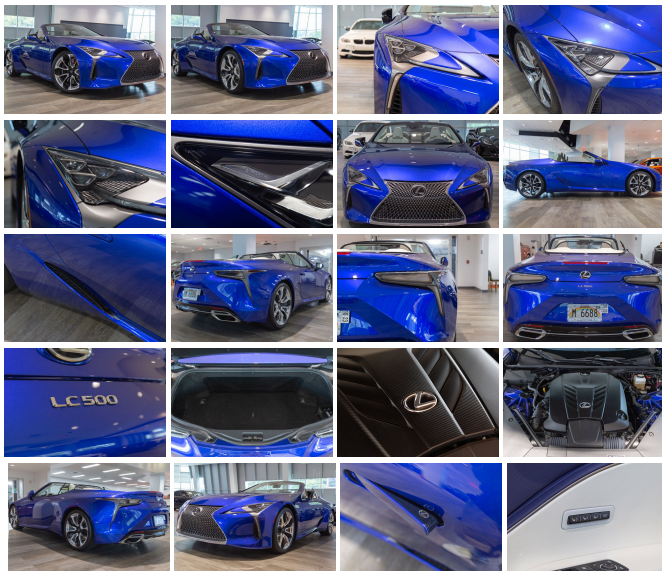

2021 Lexus LC LC 500

View this car on our website at autosourcehawaii.com/7295461/ebrochure

Our Price **\$199,995**

Retail Value **\$204,995**

Specifications:

Year:	2021
VIN:	JTHGPAAY7MA100082
Make:	Lexus
Stock:	MA100082
Model/Trim:	LC LC 500
Condition:	Pre-Owned
Body:	Convertible
Exterior:	Structural Blue
Engine:	5.0L V8 471hp 398ft. lbs.
Interior:	BLACK W/BLACK TOP Leather
Transmission:	10-Speed Shiftable Automatic
Mileage:	2,001
Drivetrain:	Rear Wheel Drive
Economy:	City 15 / Highway 25

Step into the realm of luxury and performance with the exquisite 2021 Lexus LC 500, a vehicle that redefines the essence of a grand tourer. With a mere 2,001 miles on the odometer, this automotive masterpiece is practically waiting to begin its journey with a discerning new owner.

The LC 500's alluring blue exterior is a testament to its sophistication and style, sure to turn heads and command attention wherever it graces the roads. The sleek lines and aggressive stance are not just a feast for the eyes but a promise of the exhilarating driving experience that lies within.

As you slide into the cabin, you are welcomed by the sumptuous black leather interior that encapsulates luxury in every stitch. The seats cradle you in comfort, making every journey, whether a spirited drive through winding roads or a serene cruise through the city, an absolute pleasure.