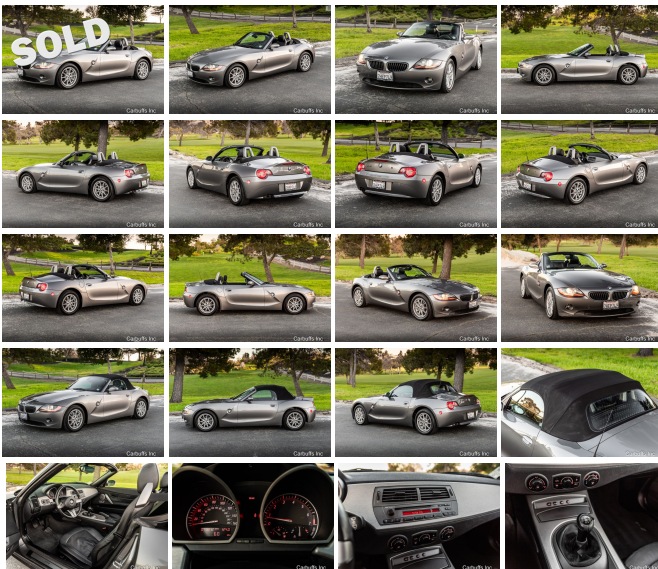

## 2003 BMW Z4 2.5i

View this car on our website at [carbuffs.com/7295355/ebrochure](http://carbuffs.com/7295355/ebrochure)

Our Price **\$0**

### Specifications:

<b>Year:</b>	2003
<b>VIN:</b>	4USBT33403LR64062
<b>Make:</b>	BMW
<b>Model/Trim:</b>	Z4 2.5i
<b>Condition:</b>	Pre-Owned
<b>Body:</b>	Convertible
<b>Exterior:</b>	[472] Sterling Gray Metallic
<b>Engine:</b>	2L NA I6 double overhead cam (DOHC) 24V
<b>Interior:</b>	Black Leather
<b>Transmission:</b>	5-Speed Manual
<b>Mileage:</b>	73,850
<b>Drivetrain:</b>	Rear Wheel Drive
<b>Economy:</b>	City 18 / Highway 26

Please call for vehicle availability and viewing hours as not all consignment vehicles are on-site.

1 Owner! Excellent color combination of sterling gray exterior with black leather interior and black top. Smooth and sporty 2.5L 6 cyl engine with a 5 speed manual transmission. Power windows and locks. Power top works great. All manuals and 2 keys. Only 73k miles. Binder with maintenance history. Clean California title in-hand. Runs and drives excellent.

Premium Package includes; fully automatic power softtop, power seats w/driver memory, cruise control, leather upholstery, and brushed aluminum trim.

2003 BMW Z4 2.5i  
Carbuffs - (925) 671-2010 - View this car on our website at [carbuffs.com/7295355/ebrochure](http://carbuffs.com/7295355/ebrochure)