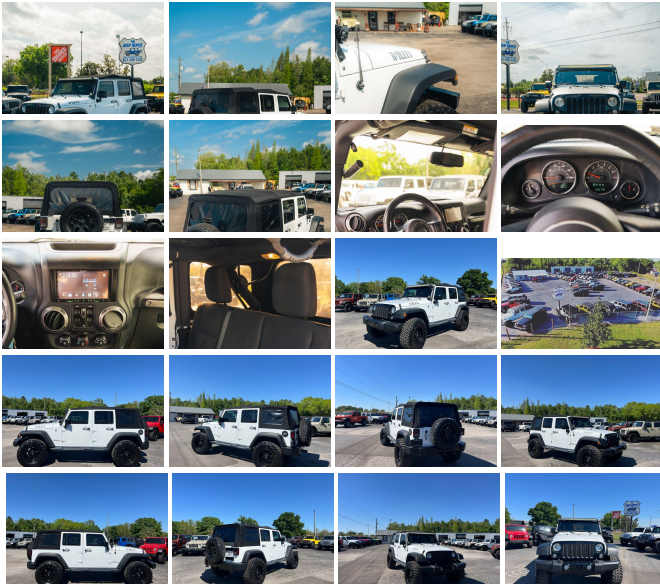

# 2017 Jeep Wrangler Unlimited Willys Wheeler

View this car on our website at [thejeepdepot.com/7295343/ebrochure](http://thejeepdepot.com/7295343/ebrochure)

Our Price **\$27,595**

## Specifications:

<b>Year:</b>	2017
<b>VIN:</b>	1C4BJWDG1HL729635
<b>Make:</b>	Jeep
<b>Model/Trim:</b>	Wrangler Unlimited Willys Wheeler
<b>Condition:</b>	Pre-Owned
<b>Body:</b>	SUV
<b>Exterior:</b>	Bright White Clear Coat
<b>Engine:</b>	3.6L V6 285hp 260ft. lbs.
<b>Interior:</b>	Black
<b>Transmission:</b>	5-Speed Automatic
<b>Mileage:</b>	52,215
<b>Drivetrain:</b>	4 Wheel Drive
<b>Economy:</b>	City 16 / Highway 21