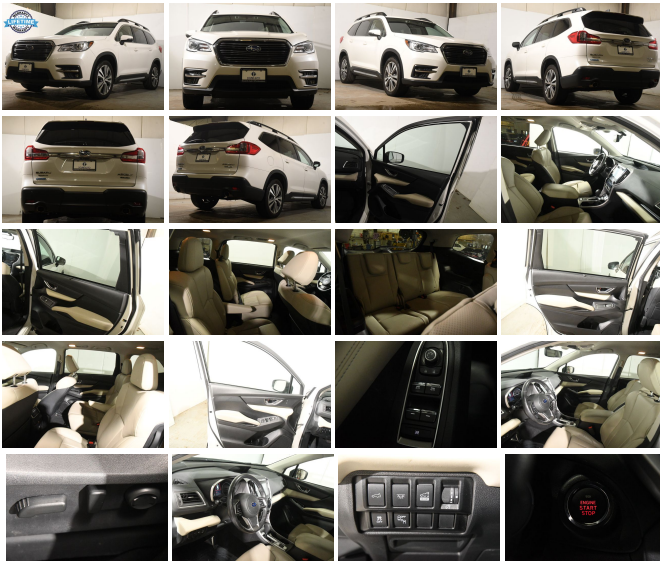

2022 Subaru Ascent Limited 7-Passenger

View this car on our website at soundautowholesalers.com/7295339/ebrochure

No-Haggle Price **\$27,495**

Specifications:

Year:	2022
VIN:	4S4WMAMD6N3458967
Make:	Subaru
Stock:	6239
Model/Trim:	Ascent Limited 7-Passenger
Condition:	Pre-Owned
Body:	SUV
Exterior:	[WH1] Crystal White Pearl
Engine:	2.4L Turbo H4 260hp 277ft. lbs.
Interior:	Warm Ivory Leather
Transmission:	8-Speed Shiftable CVT
Mileage:	64,863
Drivetrain:	All Wheel Drive
Economy:	City 20 / Highway 26

Step into the world of refined adventure with the 2022 Subaru Ascent Limited 7-Passenger, a symphony of engineering excellence and aesthetic grace. Cloaked in a pristine white exterior, this Ascent beckons you to embrace the road with confidence and style. The luxurious tan leather interior welcomes you into a realm of comfort and sophistication that promises to elevate every journey into an experience.

Experience the pinnacle of driving luxury with the Ascent's leather-trimmed upholstery, which cradles you in comfort as you navigate the roads ahead. The head-up display projects vital information directly into your line of sight, allowing you to stay informed without ever taking your eyes off the road. Lane keeping assist and the pre-collision warning system work in tandem to keep you on track and alert you to potential hazards.