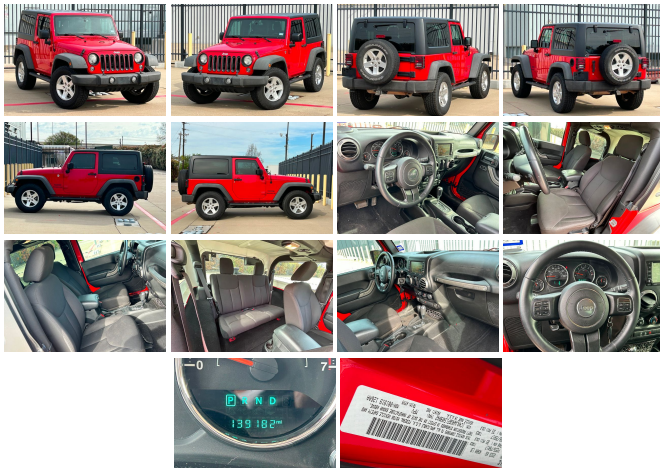

2015 Jeep Wrangler Sport

Al Schneck 901-870-6999

View this car on our website at schneckmotorcompany.com/7295256/ebrochure

Cash Price **\$14,300**

Specifications:

Year:	2015
VIN:	1C4AJWAG6FL509842
Make:	Jeep
Stock:	509842
Model/Trim:	Wrangler Sport
Condition:	Pre-Owned
Body:	SUV
Exterior:	[PRC] Firecracker Red Clear Coat
Engine:	3.6L V6 285hp 260ft. lbs.
Interior:	Black Cloth
Transmission:	5-Speed Automatic
Mileage:	139,182
Drivetrain:	4 Wheel Drive
Economy:	City 17 / Highway 21

Step into the world of adventure with this striking 2015 Jeep Wrangler Sport, a vehicle that truly embodies the spirit of freedom and ruggedness. Cloaked in a vibrant red exterior, this Jeep makes a bold statement on any road or trail, ensuring you'll turn heads whether you're navigating the urban jungle or exploring untamed landscapes.

The heart of this off-road champion is a robust 3.6L V6 engine, delivering a powerful 285 horsepower and 260 ft-lbs of torque. Paired with a smooth 5-Speed Automatic transmission, this Jeep Wrangler Sport offers a driving experience that is both exhilarating and reliable. Whether you're tackling steep inclines or cruising on the highway, the power and performance are at your command.

Step inside, and you'll be greeted by a pristine black cloth interior that provides a comfortable and durable environment for all your journeys. The seats offer the perfect blend of support and comfort, making long drives a pleasure and off-road excursions a joy.