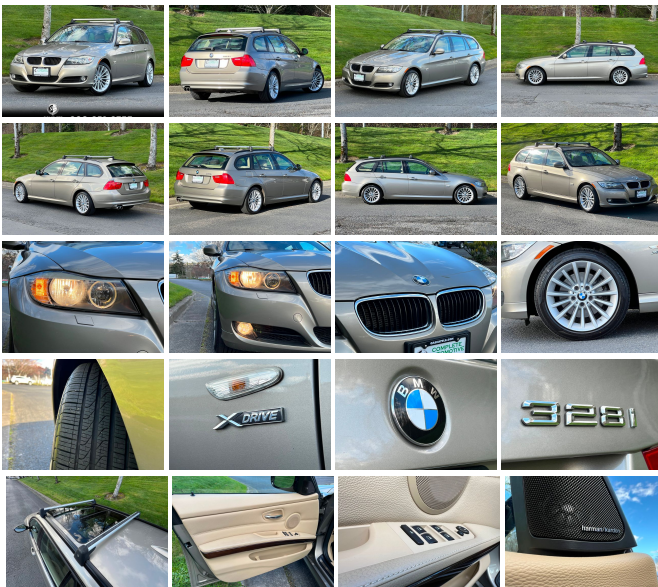

ATTENTION BMW ENTHUSIASTS AND COLLECTORS! SIX SPEED MANUAL TRANSMISSION! PERFORMANCE! HANDLING! LUXURY! COMFORT! STYLE! SAFETY! VALUE! AND 25 MILES PER GALLON! Beautiful color combination of Platinum Bronze Metallic exterior with beige dakota leather interior. 230HP 3.0L DOHC 24V inline 6 cylinder engine, 6-speed manual transmission, xDrive all wheel drive system. One owner with full history, non smoker, non children, non pets, always garaged, clean Carfax with no accidents or damage reports and over 27 service history records. Special ordered and sold new at BMW Northwest in Tacoma, WA on 12/14/2010. Meticulously maintained at BMW Northwest and BMW of Bellevue it's entire life. This is an incredibly rare opportunity to buy a Washington owned, one owner, pampered, meticulously maintained, collectible E91 chassis 328i sport wagon with a 6-speed manual transmission! Without having to bid sight unseen, or pay a buyer's premium on 'one of those auctions sites!' Sport package, value package, AM/FM stereo with CD/MP3 player, HD radio, iPod and USB adapter, auxiliary audio input, dual manually adjustable heated front sport bucket seats, Harman / Kardon surround sound premium audio system, panoramic tilt/slide sunroof with power sunshade, roof rails in black, tilt/telescopic leather wrapped multi-function sport steering wheel, 60/40 split fold flat rear seats, cargo shade, pet barrier, shadowline exterior trim, light burl walnut wood trim, ambiance lighting, dual zone automatic climate control, push button start, automatic headlights, power windows, power mirrors, power