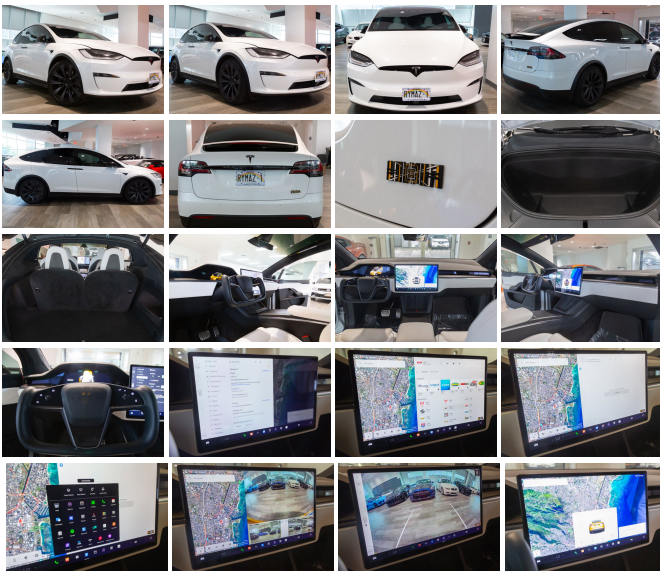

2022 Tesla Model X Plaid

View this car on our website at autosourcehawaii.com/7295195/ebrochure

Our Price **\$89,995**

Retail Value **\$99,995**

Specifications:

Year:	2022
VIN:	7SAXCBE64NF333330
Make:	Tesla
Stock:	N000905A
Model/Trim:	Model X Plaid
Condition:	Pre-Owned
Body:	SUV
Exterior:	Pearl White Multi-Coat
Engine:	Electric 1020hp
Interior:	White Leather
Transmission:	1-Speed Direct-Drive Automatic
Mileage:	9,858
Drivetrain:	All Wheel Drive
Economy:	City 103 / Highway 93

Step into the future with the awe-inspiring 2022 Tesla Model X Plaid, a paragon of electric luxury and performance that has garnered accolades from Kelley Blue Book, including Best Resale Value in the Electric Luxury Vehicle category, placement in the Top 10 Models, and recognition as the Best Overall Luxury Brand, Best Value Luxury Brand, and Most Refined Luxury Brand. With a mere 9,858 miles on the odometer, this nearly new marvel is poised to deliver an exhilarating driving experience that's as unforgettable as it is sustainable.

Slide into the opulent cabin and you'll be greeted by a sophisticated other leatherette interior that exudes contemporary luxury. The expansive 17-inch infotainment screen stands as the centerpiece, offering intuitive touch screen navigation with real-time traffic data, ensuring that you're always on the most efficient route. The Tesla Model X Plaid is a technological tour de force, equipped with a suite of connectivity features such as Bluetooth, Wi-Fi hotspot compatibility, and voice-operated hands-free phone call integration, all designed to keep you seamlessly connected to your world.

Your senses will be enveloped in an auditory tapestry woven by the 960-watt audio system, featuring 22 speakers and digital sound processing that brings your favorite SiriusXM satellite radio or Slacker