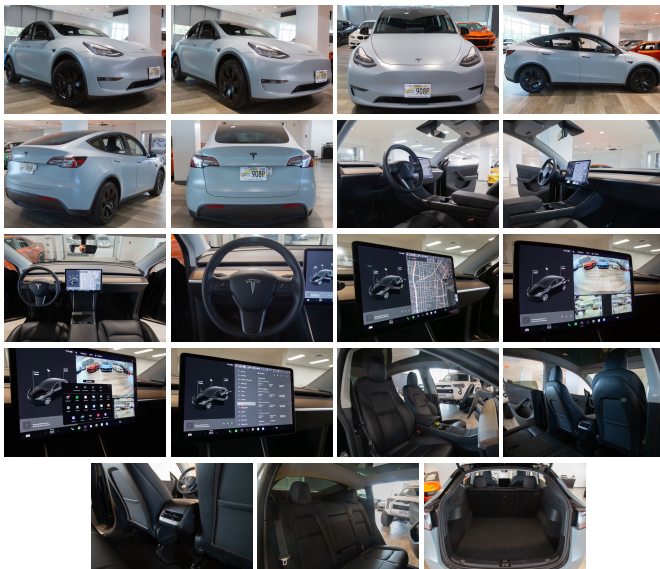

Introducing the epitome of electric luxury and innovation, the 2020 Tesla Model Y Long Range, a vehicle that transcends the boundaries of traditional driving and propels you into the future of automotive excellence. With a mere 16,561 miles on the odometer, this Tesla Model Y is a paragon of modern engineering and a testament to sustainability without compromise.

As you approach this sleek, gray masterpiece, the first thing you'll notice is its commanding presence. The body-color front bumper and mirror color blend seamlessly with the sophisticated exterior, while the LED daytime running lights add a touch of brilliance, ensuring you stand out on every road and in every parking lot.

At the heart of this automotive marvel is an electric powerhouse, delivering an exhilarating 346 horsepower and 389 ft. lbs. of torque. The 1-Speed Direct-Drive Automatic transmission offers instantaneous response and seamless acceleration, ensuring that you're always in the right gear for the right moment. Say goodbye to the gas station and hello to a world of efficiency and performance that only a Tesla can offer.

The 2020 Tesla Model Y Long Range is not just about driving; it's about an experience. With a 15-inch infotainment screen, your world is at your fingertips. Real-time traffic navigation data ensures you're always on