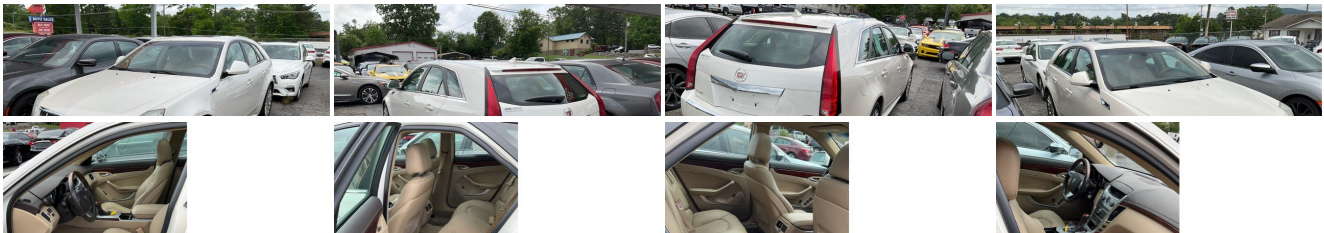

### Specifications:

<b>Year:</b>	2012
<b>VIN:</b>	1G6DP8E36C0132055
<b>Make:</b>	Cadillac
<b>Stock:</b>	45433R
<b>Model/Trim:</b>	CTS 3.6L Premium
<b>Condition:</b>	Pre-Owned

<b>Body:</b>	Wagon
<b>Exterior:</b>	WHITE
<b>Engine:</b>	3.6L V6 318hp 275ft. lbs.
<b>Interior:</b>	N/A Leather
<b>Transmission:</b>	6-Speed Shiftable Automatic
<b>Mileage:</b>	140,302
<b>Drivetrain:</b>	Rear Wheel Drive
<b>Economy:</b>	City 18 / Highway 26

## Vehicle Description

#### Interior

- Air filtration- Front air conditioning: automatic climate control
- Front air conditioning zones: dual - Center console trim: wood- Dash trim: wood
- Floor mat material: carpet- Floor mats: front- Heated steering wheel
- Interior accents: woodgrain- Shift knob trim: wood- Steering wheel trim: leather
- Ambient lighting- Cargo area light- Cargo cover: retractable- Cruise control
- Memorized settings: 2 driver- Multi-function remote: proximity entry system
- Power outlet(s): 12V rear- Power steering- Push-button start
- Rearview mirror: auto-dimming- Remote engine start
- Steering wheel: power tilt and telescopic- Universal remote transmitter- Compass
- External temperature display- Multi-function display- Trip odometer
- Driver seat: heated- Driver seat power adjustments: 8- Front seat type: bucket
- Passenger seat: heated- Passenger seat power adjustments: 8- Rear seat folding: split
- Rear seat type: 60-40 split bench - Upholstery: leather

#### Exterior

- Exhaust: dual tip- Front bumper color: body-color- Mirror color: body-color
- Daytime running lights- Front fog lights- Side mirrors: heated- Spare tire kit: inflator kit
- Tire Pressure Monitoring System- Wheels: polished aluminum alloy
- Power windows: safety reverse- Rear wiper: with washer- Tinted glass
- Window defogger: rear