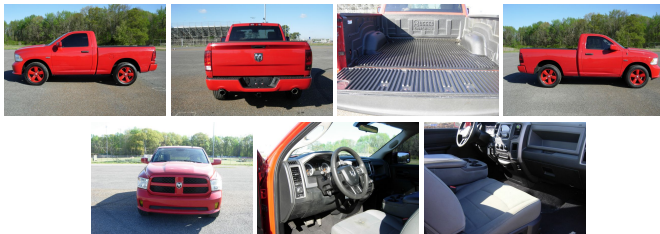

# 2015 Ram 1500 Express Regular Cab 5.7L Hemi

**Jack Casey**

View this car on our website at [autoxchangesouth.com/7295086/ebrochure](http://autoxchangesouth.com/7295086/ebrochure)

Our Price **\$10,900**

## Specifications:

<b>Year:</b>	2015
<b>VIN:</b>	3C6JR6AT3FG618351
<b>Make:</b>	Ram
<b>Model/Trim:</b>	1500 Express Regular Cab 5.7L Hemi
<b>Condition:</b>	Pre-Owned
<b>Body:</b>	Pickup Truck
<b>Exterior:</b>	-
<b>Engine:</b>	HEMI 5.7L V8 395hp 410ft. lbs.
<b>Interior:</b>	Red Cloth
<b>Transmission:</b>	6-Speed Automatic
<b>Mileage:</b>	170,646
<b>Drivetrain:</b>	Rear Wheel Drive
<b>Economy:</b>	City 14 / Highway 20

2015 Ram 1500 Express Regular Cab 5.7L Hemi

Auto XChange South - - View this car on our website at [autoxchangesouth.com/7295086/ebrochure](http://autoxchangesouth.com/7295086/ebrochure)

### Exterior

- Active grille shutters- Front bumper color: body-color- Pickup bed light- Front fog lights
- Spare wheel type: steel- Tire Pressure Monitoring System- Wheels: aluminum alloy
- Front wipers: variable intermittent- Rear privacy glass