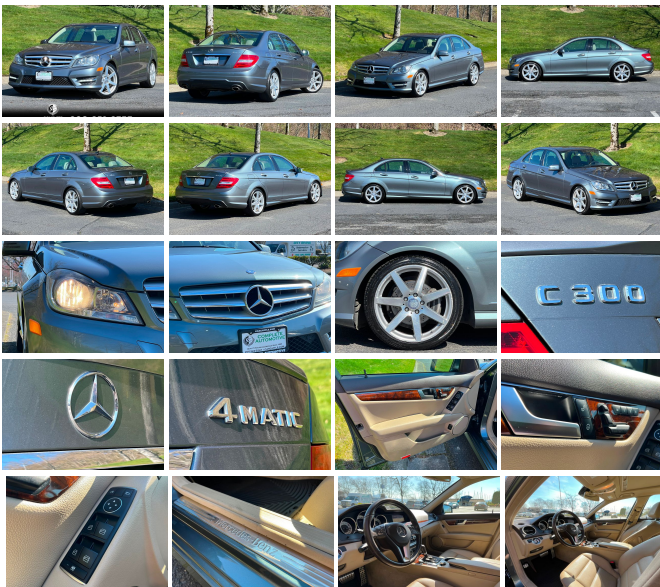

Year:	2012
VIN:	WDDGF8BB8CA703263
Make:	Mercedes-Benz
Stock:	11810
Model/Trim:	C-Class C 300 Sport 4MATIC Premium Multimedia Pkg Only 71,000 Miles Very Nice
Condition:	Pre-Owned
Body:	Sedan
Exterior:	[779] Sapphire Grey Metallic
Engine:	3.0L DOHC 24V V6
Interior:	Almond/Beige Leatherette
Transmission:	7-Speed Shifttable Automatic
Mileage:	71,032
Drivetrain:	All Wheel Drive
Economy:	City 17 / Highway 24

YES ONLY 71,000 ORIGINAL MILES! HUGE SERVICE JUST PERFORMED! PERFORMANCE! HANDLING! LUXURY! STYLE! COMFORT! SAFETY! VALUE! AND 25 MILES PER GALLON! Sapphire grey metallic exterior with almond/beige mb-tex interior. 228HP 3.0L DOHC 24V V6 engine, 7-speed shifttable automatic transmission, 4MATIC all wheel drive. Local two owner with full history, non smoker, always garaged. Leased new at Mercedes-Benz of Portland on 08/02/2012, and continuously serviced there. Sold to the second owner on 05/06/2014 with just 34,250 miles, and meticulously serviced at Arrows Automotive. (on 06/23/2015, minor damage to rear was reported to Carfax, from a parking lot type incident that caused minor scrapes and scuffs to the rear bumper, an insurance claim was filed, and the damage was repaired to Mercedes-Benz specifications, there was never any structural or frame damage, and of course the title is clean). Premium 1 package, multimedia package, lane tracking package, dual power heated seats with lumbar support and driver memory, COMAND system with navigation, 6 disc in-dash CD/DVD changer, Sirius XM satellite radio, Bluetooth radio and telephone connectivity, voice control, Harman/Kardon premium Logic7 surround sound system, split-folding rear seats, power tilt/telescopic leather-wrapped multi-function sport steering wheel,