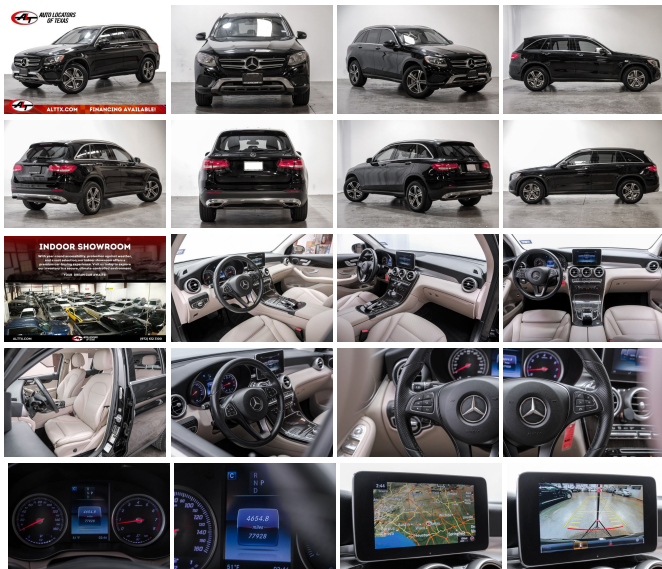

# 2016 Mercedes-Benz GLC 300 4MATIC

View this car on our website at [consignmyvehicle.com/7294953/ebrochure](http://consignmyvehicle.com/7294953/ebrochure)

Our Price **\$18,883**

## Specifications:

<b>Year:</b>	2016
<b>VIN:</b>	WDC0G4KB1GF074630
<b>Make:</b>	Mercedes-Benz
<b>Stock:</b>	074630
<b>Model/Trim:</b>	GLC 300 4MATIC
<b>Condition:</b>	Pre-Owned
<b>Body:</b>	SUV
<b>Exterior:</b>	[040] Jet Black
<b>Engine:</b>	2.0L Turbo I4 241hp 273ft. lbs.
<b>Interior:</b>	Silk Beige/Black Leatherette
<b>Transmission:</b>	9-Speed Shifttable Automatic
<b>Mileage:</b>	77,927
<b>Drivetrain:</b>	All Wheel Drive
<b>Economy:</b>	City 21 / Highway 28