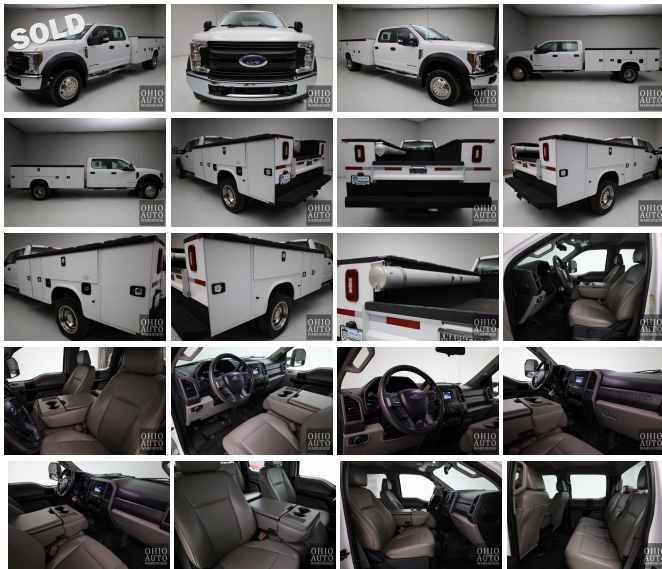

2019 Ford F-450SD Powerstroke DIESEL 11FT Utility Bed Crew Cab DRW

View this car on our website at ohioautowarehouse.com/7294936/ebrochure

Today's Price **\$58,995**

Specifications:

Year:	2019
VIN:	1FD0W4GT9KEF85166
Make:	Ford
Stock:	7308
Model/Trim:	F-450SD Powerstroke DIESEL 11FT Utility Bed Crew Cab DRW
Condition:	Pre-Owned
Body:	Pickup Truck
Exterior:	Oxford White
Engine:	Power Stroke 6.7L V8 330hp 750ft. lbs.
Interior:	Medium Earth Gray Vinyl
Mileage:	27,342
Drivetrain:	Rear Wheel Drive

This is a 2019 Ford F-450 Super Duty Crew Cab Service 11Foot Utility Bed with ONLY 27K LOW MILES and 6.7L V8 Powerstroke DIESEL Engine. 6 Passenger Vinyl Seating, Bluetooth, Cruise Control, Towing Package, and much more. Ohio Auto Warehouse LLC is located at 3533 Lesh Street NE Canton, Ohio 44705. We are just one hour south of Cleveland. Please call or email to verify vehicle availability, options and condition. Vehicles are shown by APPOINTMENT to avoid any wait time. We can be reached by Phone 3 3 0 4 3 0 0 0 0 0 Text 3 3 0 7 5 2 4 4 6 1 or Toll Free 8 5 5 4 3 0 AUTO (2886). We have financing available with local and national banks with approved credit. More pictures & info on this vehicle at OhioAutoWarehouse.com Extended Service Agreements, vehicle history reports and 3rd party inspections are available upon request for all vehicles. We ship all over the United States at a guaranteed or quoted rate. pickup truck

Step into the realm of robust performance and unparalleled capability with the 2019 Ford F-450SD Powerstroke Diesel, the quintessential workhorse for those who demand reliability and strength in their daily endeavors. With a mere 27,342 miles on the odometer, this pristine white titan is practically waiting to unleash its full potential on your toughest jobs.