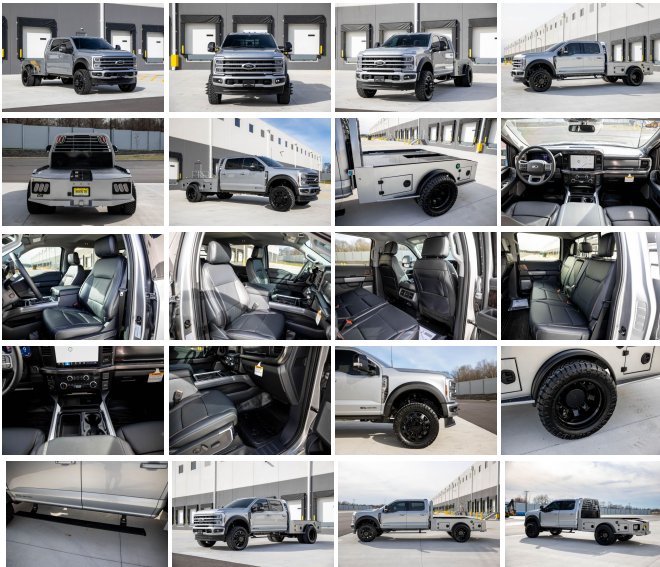

# 2024 FORD F450 LARIAT 4X4 6.7L DIESEL LEVELING KIT ICONIC SILVER PAINT MATCHED GOOSENECK 22" JTX'S 35" NITTOS TINT CUSTOM LIGHTS

**Zach Polsky 856-693-3181**

View this car on our website at [njtruckking.com/7294930/ebrochure](https://njtruckking.com/7294930/ebrochure)

## Specifications:

<b>Year:</b>	2024
<b>VIN:</b>	1FD0W4HT1REC64361
<b>Make:</b>	FORD F450 LARIAT 4X4 6.7L DIESEL
<b>Model/Trim:</b>	LEVELING KIT ICONIC SILVER PAINT MATCHED GOOSENECK 22" JTX'S 35" NITTOS TINT CUSTOM LIGHTS
<b>Condition:</b>	Pre-Owned
<b>Body:</b>	Pickup Truck
<b>Exterior:</b>	Silver
<b>Engine:</b>	6.7L POWERSTROKE TURBO DIESEL
<b>Interior:</b>	Black Leather
<b>Transmission:</b>	AUTOMATIC
<b>Mileage:</b>	95
<b>Drivetrain:</b>	4 Wheel Drive

BRAND NEW!!

DRIVES LIKE A DREAM!

2024 FORD F450 4X4

6.7L POWERSTROKE TURBO DIESEL

ICONIC SILVER

LARIAT PACKAGE

PAINT MATCHED

COLOR MATCHED CM TRUCK BED

GOOSENECK

CUSTOM LIGHTING

LEVELING KIT

22" JTX FORGED WHEELS

35" NITTO TIRES

XPEL TINT

SHIPPING AVAILABLE!

\$129,900