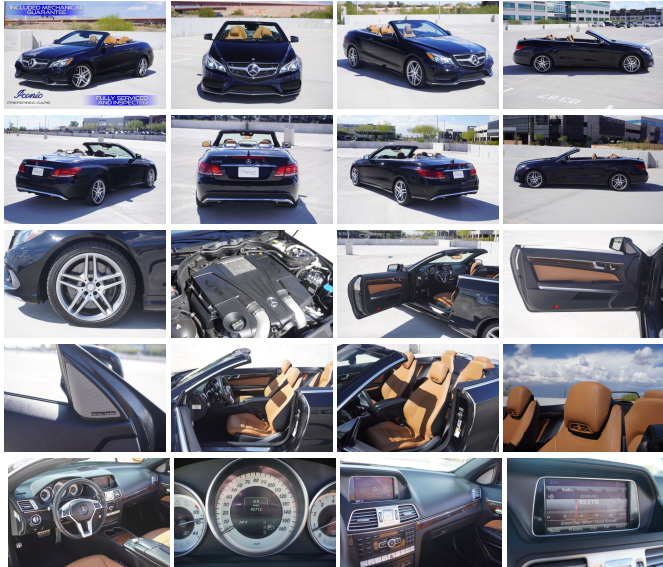

Specifications:

Year: 2014
VIN: WDDKK7DF9EF245142
Make: Mercedes-Benz
Stock: 245142
Model/Trim: E-Class E 550 Cabriolet
Condition: Pre-Owned
Body: Convertible
Exterior: [040] Black
Engine: 4.7L Twin Turbo V8 402hp 443ft. lbs.
Interior: Chestnut Brown/Black Leather
Transmission: 7-Speed Shiftable Automatic
Mileage: 92,699
Drivetrain: Rear Wheel Drive
Economy: City 17 / Highway 26