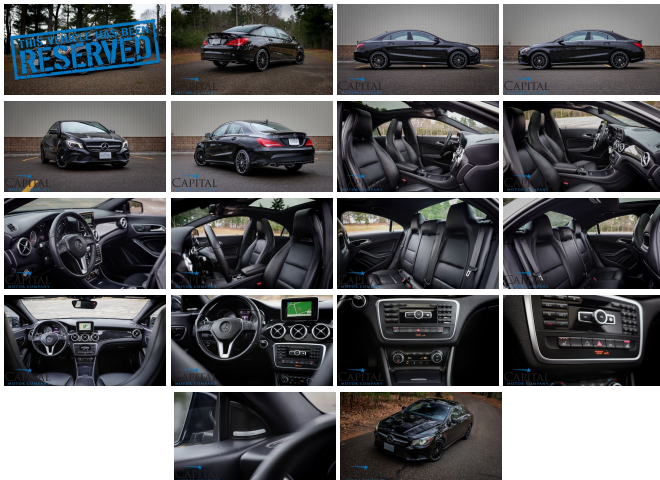

2014 Mercedes-Benz CLA 250 4MATIC All-Wheel Drive Sport Sedan w/Panoramic Roof, Heated Seats and 18" AMG Wheels

View this car on our website at capitalmotorcompany.com/7294806/ebrochure

Your Price **\$13,950**

Specifications:

Year:	2014
VIN:	WDDSJ4GB8EN137661
Make:	Mercedes-Benz
Stock:	6115
Model/Trim:	CLA 250 4MATIC All-Wheel Drive Sport Sedan w/Panoramic Roof, Heated Seats and 18" AMG Wheels
Condition:	Pre-Owned
Body:	Sedan
Exterior:	[696] Night Black
Engine:	2.0-Liter 4-Cylinder Turbo
Interior:	Black
Transmission:	7-Speed Dual-Clutch Automatic
Mileage:	106,969
Drivetrain:	All Wheel Drive
Economy:	City 24 / Highway 32

We have for sale a stunning 2014 Mercedes-Benz CLA 250 4MATIC All-Wheel Drive Luxury-Sports Sedan that looks amazing and is a joy to drive! It has gorgeous Night Black paint with the 18-Inch AMG Multi-Spoke Wheels that gives this CLA250 an incredible stance! If you're looking for a fun to drive sports car that still offers the style and luxury features of an executive sedan without the inflated price, then this Mercedes CLA 250 is the perfect choice!

- 2.0-Liter Turbocharged 4-Cylinder Engine and a smooth 7-Speed Dual Clutch Automatic Transmission with Sport and Manual-Shift Modes means this car is a lot of fun to drive!
- 4MATIC All-Wheel Drive System provides exceptional handling on dry roads and stable, secure handling in less than ideal conditions!
- Navigation System with turn-by-turn directions
- Panoramic Power Moonroof that can tilt open or slide wide-open to let plenty of fresh air in!
- Bi-Xenon HID Head Lights
- Harman/Kardon Multi-Media Audio System
 - Bluetooth Streaming Audio