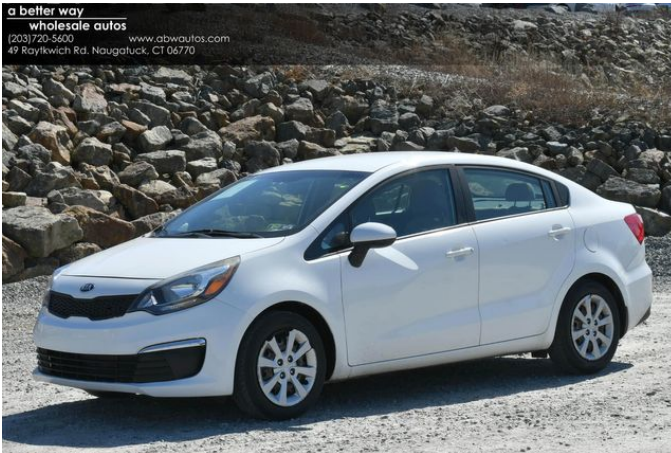

# 2017 Kia Rio LX

View this car on our website at [abwautos.com/7294778/ebrochure](http://abwautos.com/7294778/ebrochure)

### Specifications:

<b>Year:</b>	2017
<b>VIN:</b>	KNADM4A39H6119449
<b>Make:</b>	Kia
<b>Stock:</b>	119449A
<b>Model/Trim:</b>	Rio LX
<b>Condition:</b>	Pre-Owned
<b>Body:</b>	Sedan
<b>Exterior:</b>	[UD] Clear White
<b>Engine:</b>	1.6L 4 Cyl 138hp 123ft. lbs.
<b>Interior:</b>	Black Cloth
<b>Transmission:</b>	Automatic
<b>Mileage:</b>	66,600
<b>Drivetrain:</b>	Front Wheel Drive
<b>Economy:</b>	City 27 / Highway 36

- Low mileage at just 66,600 miles for a 2017 model
- Pristine white exterior paired with a clean, tan cloth interior
- Efficient 1.6L 4-cylinder engine offering a peppy 138hp
- Automatic transmission with a host of features including Power Package and heated side mirrors
- Safety and entertainment with side and curtain airbags, ABS, and SiriusXM satellite radio

Step into the world of comfort and convenience with this charming 2017 Kia Rio LX, a compact sedan that boasts a sleek white exterior and a cozy tan cloth interior. With a mere 66,600 miles on the odometer, this vehicle is a fantastic find for the discerning buyer looking for a blend of reliability and style.