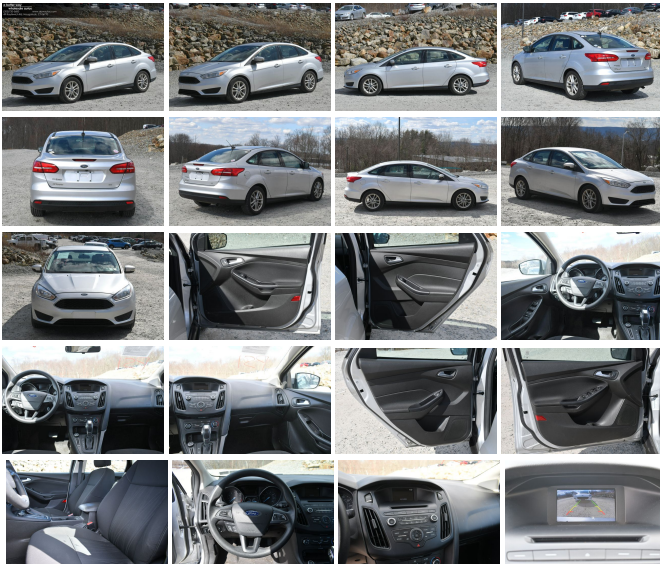

# 2016 Ford Focus SE

View this car on our website at [abwautos.com/7294777/ebrochure](http://abwautos.com/7294777/ebrochure)

### Specifications:

<b>Year:</b>	2016
<b>VIN:</b>	1FADP3F28GL261043
<b>Make:</b>	Ford
<b>Stock:</b>	261043A
<b>Model/Trim:</b>	Focus SE
<b>Condition:</b>	Pre-Owned
<b>Body:</b>	Sedan
<b>Exterior:</b>	[UX] Ingot Silver
<b>Engine:</b>	2.0L 4 Cyl 160hp 146ft. lbs.
<b>Interior:</b>	Charcoal Black Cloth
<b>Transmission:</b>	Automatic
<b>Mileage:</b>	73,700
<b>Drivetrain:</b>	Front Wheel Drive
<b>Economy:</b>	City 19 / Highway 27

- Sleek 2016 Ford Focus SE with an elegant silver exterior and plush black cloth interior.
- Efficient yet robust 2.0L 4-cylinder engine offering 160 horsepower for a zippy driving experience.
- Packed with desirable features including Bluetooth connectivity, rearview camera system, and cruise control for your convenience and safety.
- Stylish painted aluminum alloy wheels complement the vehicle's dynamic design.
- Awarded as one of Edmunds's Top Recommended Sedans, ensuring quality and reliability.

Dive into the world of stylish efficiency with this stunning 2016 Ford Focus SE, a true embodiment of modern design and engineering excellence. The shimmering silver exterior captures the eye, promising a vehicle that stands out in any setting. With a mere 73,700 miles on the odometer, this Focus is poised to deliver many more miles of reliable and enjoyable driving.