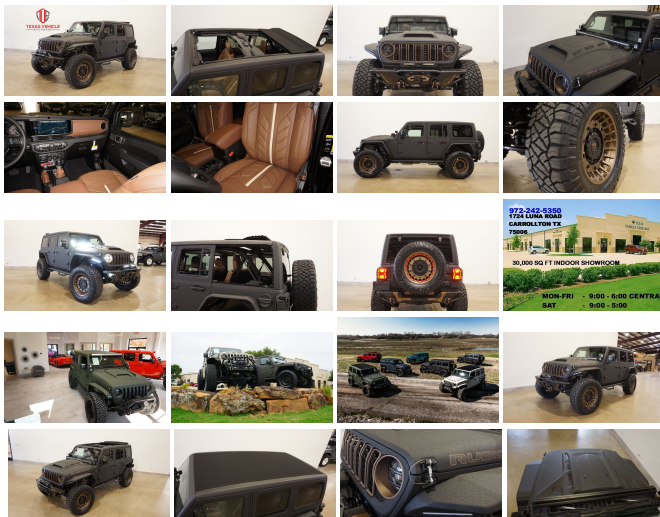

# 2024 Jeep Wrangler Unlimited Rubicon 4X4 SKY TOP,DUPONT KEVLAR,LIFT,LED'S

View this car on our website at [tveauto.com/7294571/ebrochure](https://tveauto.com/7294571/ebrochure)

Our Price **\$106,900**

## Specifications:

Year:	2024
VIN:	1C4PJXFG9RW201706
Make:	Jeep
Stock:	201706
Model/Trim:	Wrangler Unlimited Rubicon 4X4 SKY TOP,DUPONT KEVLAR,LIFT,LED'S
Condition:	Pre-Owned
Body:	SUV
Exterior:	Black
Engine:	3.6L V6 285hp 260ft. lbs.
Interior:	Brown Leather
Transmission:	8-Speed Shiftable Automatic
Mileage:	77
Drivetrain:	4 Wheel Drive