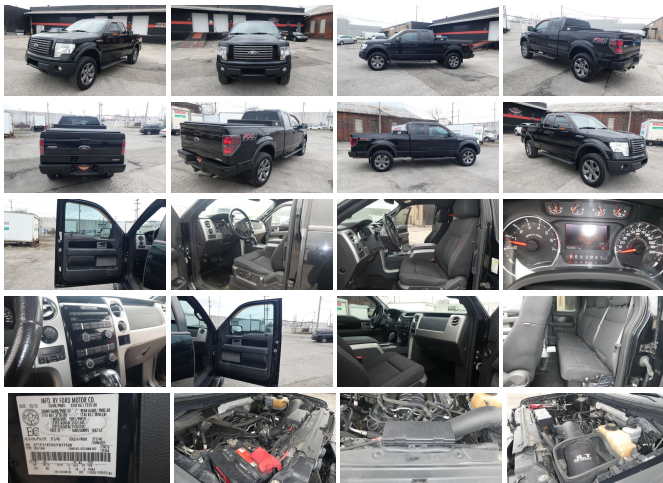

2012 Ford F-150 XL

View this car on our website at arenamotor.com/7294533/ebrochure

Our Price **\$13,900**

Specifications:

Year:	2012
VIN:	1FTFX1EF8CFB17528
Make:	Ford
Stock:	U117528
Model/Trim:	F-150 XL
Condition:	Pre-Owned
Body:	Pickup Truck
Exterior:	[UH] Tuxedo Black Metallic
Engine:	5.0L Flex Fuel V8 360hp 380ft. lbs.
Interior:	Black Cloth
Transmission:	6-Speed Automatic
Mileage:	163,000
Drivetrain:	4 Wheel Drive
Economy:	City 11 / Highway 14

HERE IS A 3 OWNER VERY WELL MAINTAINED 2012 F 150....BLACK ON BLACK...SHORT BED WITH TOOL BOX AND BED COVER....PREVIOUS OWNER PURCHASED A NEW ...RETIREMENT TRUCK. BODY IS VERY GOOD, PAINT IS VERY GOOD...NEWER SET OF 20 INCH WHEELS ARE MOUNTED ON GOODYEAR WRANGLER KEVLAR TIRES. BED TOOL BOX AND TONNEAU COVER. JLT AIR BOX. SEAT COVERS AND FLOOR MATS INCLUDED...STAINLESS EXHAUST, TOW PACKAGE, BRAKE CONTROLLER, LOCKING DIFFERENTIAL....ALSO REMOTE START...INTERIOR IS VERY NICE....EVERYTHING WORKS...IF YOU NEED A GOOD TRUCK...YOU WON T FIND A BETTER ONE FOR THE MONEY.....CLEAN CARFAX,,,,IT LOOKS LIKE 75000 GOING DOWN THE ROAD.....

Installed Options

Interior

- Front air conditioning- Ashtray- Capless fuel filler system- Lighter element
- Power outlet(s): 12V front- Power steering- Driver seat manual adjustments
- Front seat type: 40-20-40 split bench - Passenger seat manual adjustments
- Rear seat folding: folds up- Rear seat type: 60-40 split bench

Exterior

- Pickup bed light- Spare wheel type: steel- Tire Pressure Monitoring System
- Wheels: steel- Tinted glass

Arena Motor Sales, LLC

arenamotor.com

614-340-5683

867 Reynolds Ave

Columbus, Ohio 43201

© 2024 AutoRevo - All rights reserved. - Powered by AutoRevo