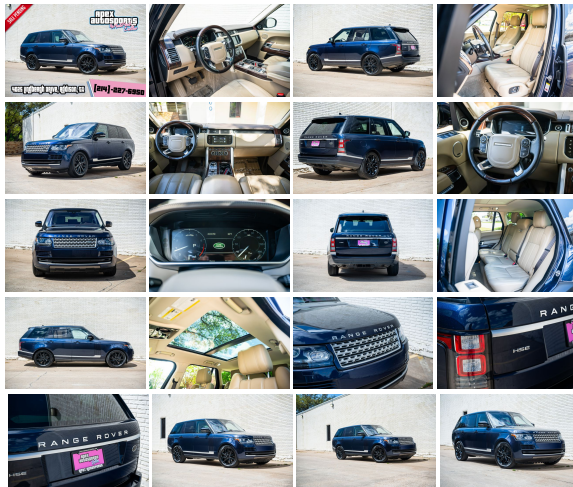

## 2016 Land Rover Range Rover HSE

View this car on our website at [apexautosportss.com/7294500/ebrochure](http://apexautosportss.com/7294500/ebrochure)

Our Price **\$27,995**

### Specifications:

Year:	2016
VIN:	SALGS2PF5GA319888
Make:	Land Rover
Stock:	1160
Model/Trim:	Range Rover HSE
Condition:	Pre-Owned
Body:	SUV
Exterior:	[1AM] Loire Blue Metallic
Engine:	3.0L Supercharged V6 380hp 332ft. lbs.
Interior:	White Leather
Transmission:	8-Speed Shiftable Automatic
Mileage:	57,495
Drivetrain:	All Wheel Drive
Economy:	City 17 / Highway 23

Apex AutoSports is thrilled to offer you this stunning 2016 Land Rover Range Rover! Super Clean and low miles! What else could you ask for? Come check out this nice example of a 2016 Land Rover Range Rover!

### 2016 Land Rover Range Rover

**Blue Exterior**

White Leather Interior

3.0L Supercharged V6 380HP

Panoramic Roof

Navigations

Back Up Camera

Bluetooth