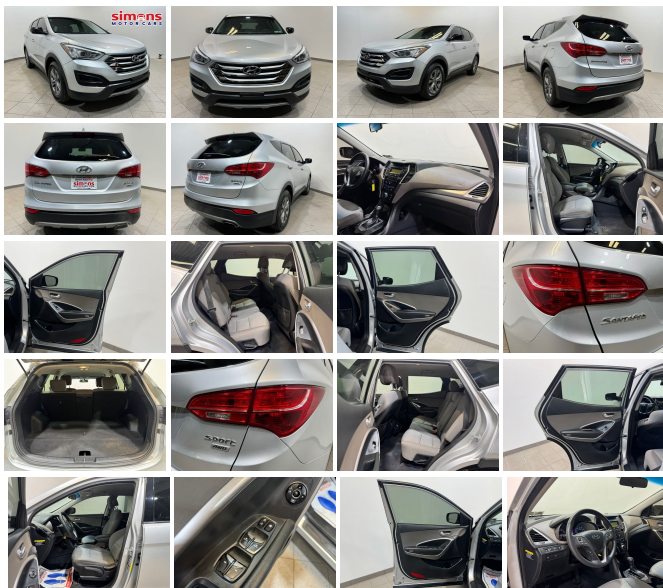

2016 Hyundai SANTA FE Sport 2.4L

View this car on our website at inventory.simonsmotorcars.com/7294493/ebrochure

Our Price **\$12,995**

Specifications:

Year:	2016
VIN:	5XYZDLB8GG367784
Make:	Hyundai
Stock:	13046
Model/Trim:	SANTA FE Sport 2.4L
Condition:	Pre-Owned
Body:	SUV
Exterior:	SILVER
Engine:	2.4L I4 190hp 181ft. lbs.
Interior:	Black Cloth
Transmission:	6-Speed Shiftable Automatic
Mileage:	109,403
Drivetrain:	All Wheel Drive
Economy:	City 19 / Highway 25

Step into the realm of sophisticated driving with the 2016 Hyundai Santa Fe Sport 2.4L, where elegance meets utility in a harmonious blend that's sure to captivate your senses and elevate your driving experience. With 109,403 miles on the odometer, this stunning silver chariot has been meticulously cared for and is primed to deliver countless more miles of joyous travel.

As you approach this sleek vehicle, the silver exterior catches the sunlight in a dazzling display of automotive perfection, hinting at the adventure and reliability that awaits you. The Santa Fe Sport isn't just a mode of transportation; it's a statement of style and a testament to Hyundai's commitment to excellence.

Slip inside, and you'll be enveloped by the plush comfort of the black cloth interior, a soothing oasis that makes every journey a pleasure. The spacious cabin is not just a seat in a vehicle; it's your personal command center from which you'll conquer the road ahead with grace and confidence.