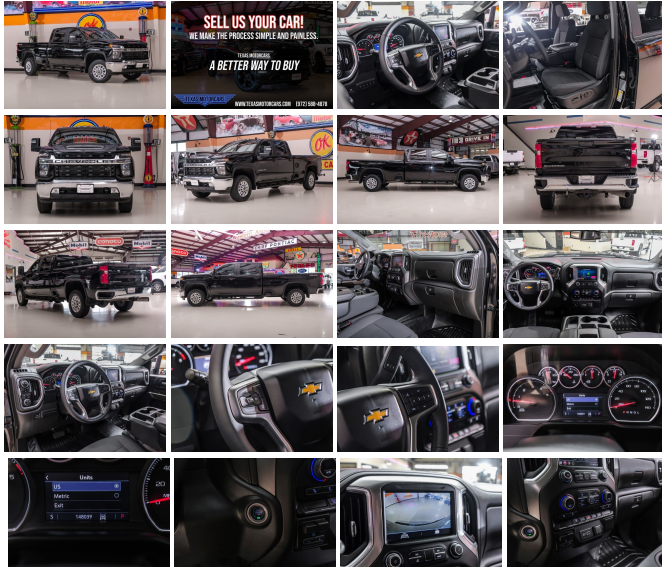

2022 Chevrolet Silverado 2500HD LT 4x4 This 2022 Chevrolet Silverado 2500HD LT 4x4 is proof that American engineering is superior, it's a truck that's as commanding as it is luxurious. Cloaked in a stunning black exterior, this vehicle isn't just a means of transportation; it's a statement of strength and style. The equally pristine black cloth interior beckons you to take a seat and experience comfort that complements the ruggedness of this formidable machine. A Duramax 6.6L Biodiesel Turbo V8 engine delivers a jaw-dropping 445 horsepower and 910 ft-lbs of torque. Mated to an Allison 10-Speed Shifttable Automatic transmission, this pair ensures smooth and responsive shifts that will leave you in awe of the vehicle's performance capabilities. This Silverado is more than just brawn; it's also about brains and convenience. The manufacturer's options are a testament to this, with the Chevytec Spray-On Bed Liner that not only protects but also adds a touch of elegance with the Chevrolet logo. The Convenience Package II transforms your cabin into a hub of connectivity and comfort, featuring an 8-inch color touch-screen, wireless Apple Carplay and Android Auto, and a multitude of power outlets to keep all your devices charged and ready to go. For the heavy-duty tasks, the Gooseneck/5th Wheel Package offers unmatched towing capabilities, while the Snow Plow Prep Package ensures you're ready for whatever Mother Nature throws your way. The 3.42 Rear Axle Ratio and High Idle Switch are engineered for optimal performance and control, and the Upfitter Switches provide you with the customization you need for any job. In summary, this 2022 Chevrolet Silverado 2500HD LT 4x4 is not just a truck; it's a promise of performance, convenience, and quality. With no accidents or damage reported and the option for an extended warranty, your investment is as secure as it is exciting. Don't miss the chance to own a vehicle that's built to lead and designed to impress. This vehicle