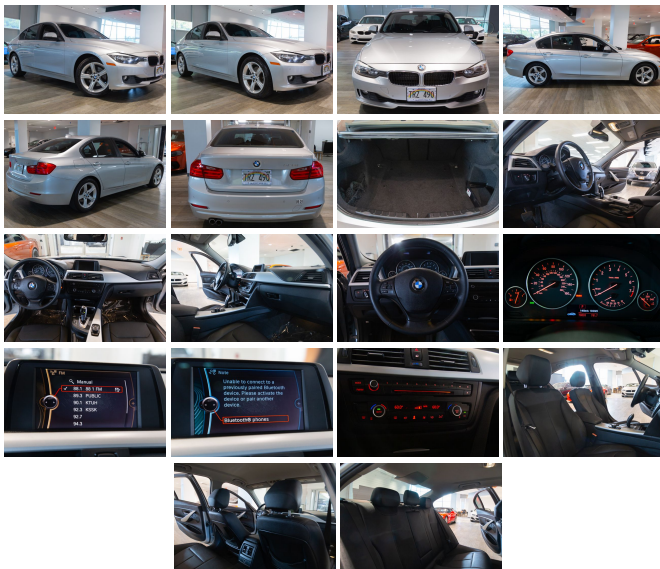

2013 BMW 3 Series 328i

View this car on our website at autosourcehawaii.com/7294439/ebrochure

Our Price **\$14,995**

Retail Value **\$16,995**

Specifications:

Year:	2013
VIN:	WBA3A5G59DNP20217
Make:	BMW
Stock:	D089339A
Model/Trim:	3 Series 328i
Condition:	Pre-Owned
Body:	Sedan
Exterior:	Silver
Engine:	2.0L Turbo I4 240hp 255ft. lbs.
Interior:	Black Leatherette
Transmission:	8-Speed Shiftable Automatic
Mileage:	78,875
Drivetrain:	Rear Wheel Drive
Economy:	City 22 / Highway 34

The exterior of this 328i is a vision in silver, a hue that accentuates its sleek lines and sporty silhouette. As you approach, the exterior entry lights, known as approach lamps, warmly invite you into a world of comfort and style. The body-color mirror and front bumper seamlessly integrate with the overall design, creating an aesthetic that is both cohesive and striking.

Slip inside and you'll be greeted by the plush other leatherette interior, a testament to BMW's commitment to luxury and comfort. The cabin is a sanctuary, meticulously crafted to cater to your every need. The 6.5-inch infotainment screen becomes the centerpiece of your dashboard, offering intuitive access to a suite of entertainment features. With 205 watts powering nine speakers, the sound system is designed to envelop you in crystal-clear audio, whether you're enjoying your favorite tunes via SiriusXM satellite radio or utilizing the MP3 playback feature.

Under the hood lies the heart of this automotive masterpiece: a 2.0L Turbo I4 engine, delivering a robust 240 horsepower and 255 ft-lbs of torque. Paired with an 8-speed shiftable automatic transmission, the 328i promises a driving experience that is both smooth and responsive. Whether you're navigating city streets or cruising on the highway, this vehicle offers a perfect blend of power and efficiency.