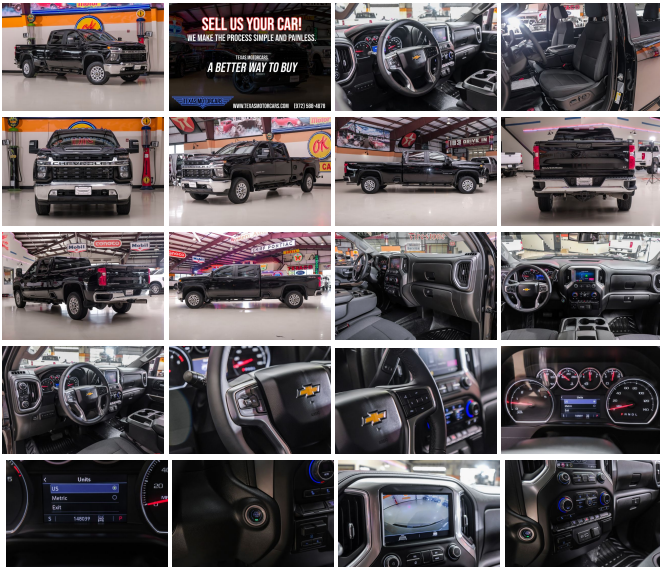

# 2022 Chevrolet Silverado 2500HD LT 4x4

View this car on our website at [texasmotorcars.com/7294320/ebrochure](https://texasmotorcars.com/7294320/ebrochure)

Our Price **\$37,983**

## Specifications:

<b>Year:</b>	2022
<b>VIN:</b>	1GC4YNEY1NF217213
<b>Make:</b>	Chevrolet
<b>Stock:</b>	217213
<b>Model/Trim:</b>	Silverado 2500HD LT 4x4
<b>Condition:</b>	Pre-Owned
<b>Body:</b>	Pickup Truck
<b>Exterior:</b>	[GBA] Black
<b>Engine:</b>	Duramax 6.6L Biodiesel Turbo V8 445hp 910ft. lbs.
<b>Interior:</b>	Jet Black Cloth
<b>Transmission:</b>	Allison 10-Speed Shiftable Automatic
<b>Mileage:</b>	148,039
<b>Drivetrain:</b>	4 Wheel Drive

## 2022 Chevrolet Silverado 2500HD LT 4x4

This 2022 Chevrolet Silverado 2500HD LT 4x4 is proof that American engineering is superior, it's a truck that's as commanding as it is luxurious. Cloaked in a stunning black exterior, this vehicle isn't just a means of transportation; it's a statement of strength and style. The equally pristine black cloth interior beckons you to take a seat and experience comfort that complements the ruggedness of this formidable machine.

A Duramax 6.6L Biodiesel Turbo V8 engine delivers a jaw-dropping 445 horsepower and 910 ft-lbs of torque. Mated to an Allison 10-Speed Shiftable Automatic transmission, this pair ensures smooth and responsive shifts that will leave you in awe of the vehicle's performance capabilities.